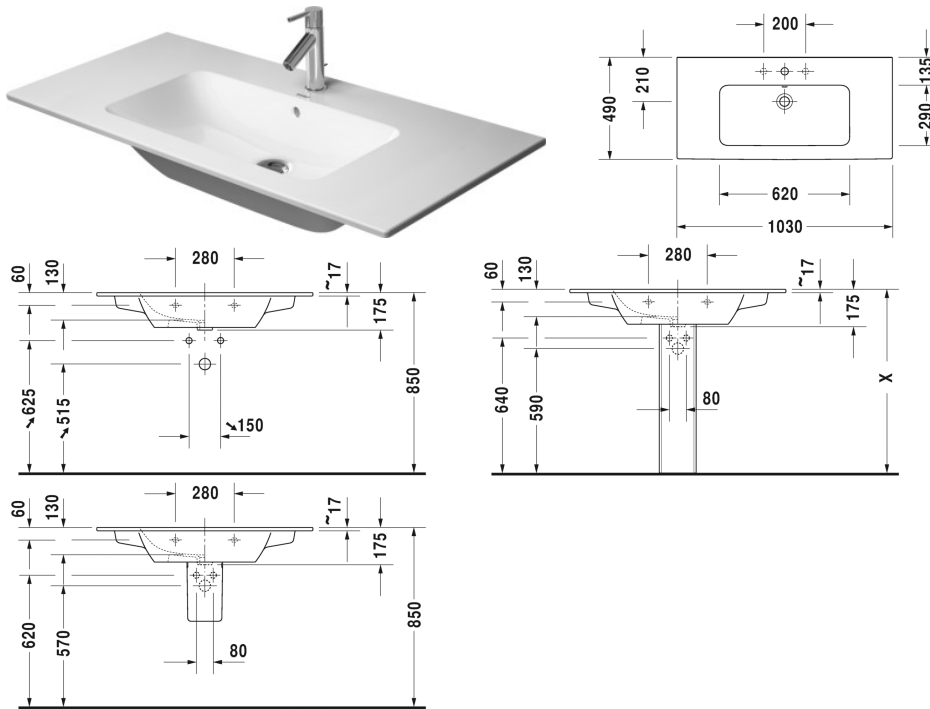

**ME by Starck Washbasin, furniture washbasin # 2336100000 / 2336100030 / 2336100060**

| < 1030 mm > |

Washbasin, furniture washbasin	Dimension	Weight	Order number
with overflow, with tap platform, 1030 mm			
<b>Colors</b>			
00 White Alpin			
<b>Variant</b>			
●	1030 x 490 mm	26,000 kg	2336100000
●●●	1030 x 490 mm	26,000 kg	2336100030
☒	1030 x 490 mm	26,000 kg	2336100060
Sanitary ceramics with the special WonderGliss surface finish will remain clean and attractive-looking for a long time to come. When ordering WonderGliss please add a "1" as eleventh digit to the model number.			
<b>Accessory</b>			
Space saving siphon	1 1/4" mm	0,400 kg	005073
Space saving siphon	1 1/4" mm	0,400 kg	005076
<b>Suitable products</b>			

**ME by Starck Washbasin, furniture washbasin # 2336100000 /  
2336100030 / 2336100060**

|< 1030 mm >|

Vanity unit wall-mounted 1 pull-out compartment, for ME by Starck # 233610, 1020 x 481 mm	1020 x 481 mm	LC6142
Vanity unit wall-mounted 2 drawers, upper drawer including cut-out for siphon and siphon cover, for ME by Starck # 233610, 1020 x 481 mm	1020 x 481 mm	LC6242
Vanity unit floor-standing 2 pull-out compartments, upper pull-out compartment including cut-out for siphon and siphon cover, for ME by Starck # 233610, 1020 x 481 mm	1020 x 481 mm	LC6627
Vanity unit floor-standing 2 pull-out compartments, upper pull-out compartment including cut-out for siphon and siphon cover, plinth with integrated plinth leg (adjustable), for ME by Starck # 233610, 1020 x 481 mm	1020 x 481 mm	LC6682
Pedestal for # 233565, 233560, 233555, 233613, 233612, 233610, 233683, 233663, 175 x 210 mm	175 x 210 mm	085839
Siphon cover for # 233565, 233560, 233555, 233613, 233612, 233610, 233683, 233663, 170 x 300 mm	170 x 300 mm	085840