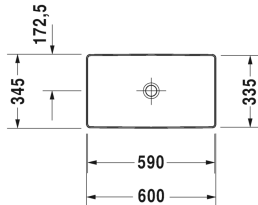

DuraSquare Washbowl # 2355600000

< 600 mm >

Washbowl	Dimension	Weight	Order number
ground, without overflow, without tap platform, ceramic covered slotted waste included, fixings included, 600 mm			
Colors			
00 White Alpin			
Variant			
☒	600 x 345 mm	11.800 kilogram	2355600000
Infobox			
Made from DuraCeram			
Sanitary ceramics with the special WonderGliss surface finish will remain clean and attractive-looking for a long time to come. When ordering WonderGliss please add a "1" as eleventh digit to the model number.			
Accessory			
Design Siphon		1.500 kilogram	005036
Suitable products			
Vanity unit wall-mounted 1 pull-out compartment, countertop including one cut-out, for 1 above counter basin central, 800 x 550 mm	800 x 550 mm		KT6694
Vanity unit wall-mounted 1 pull-out compartment, countertop including one cut-out, for 1 above counter basin central, 1000 x 550 mm	1000 x 550 mm		KT6695
Vanity unit wall-mounted 1 pull-out compartment, countertop including one cut-out, for 1 above counter basin central, 1200 x 550 mm	1200 x 550 mm		KT6696
Vanity unit wall-mounted 2 pull-out compartments, 1 countertop with one cut-out or two cut-outs, for 1 or 2 above counter basins, 1400 x 550 mm	1400 x 550 mm		KT6697 B/L/R
Vanity unit wall-mounted 2 drawers, upper drawer including cut-out for siphon and siphon cover, countertop including one cut-out, for 1 above counter basin central, 800 x 550 mm	800 x 550 mm		KT6654