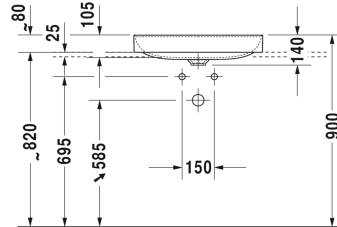

DuraSquare Washbowl # 2355600000

< 600 mm >

Washbowl	Dimension	Weight	Order number
ground, without overflow, without tap platform, ceramic covered slotted waste included, fixings included, 600 mm			
Colors			
00 White Alpin			
Variant			
☒	600 x 345 mm	11.800 kilogram	2355600000
Infobox			
Made from DuraCeram			
Sanitary ceramics with the special WonderGliss surface finish will remain clean and attractive-looking for a long time to come. When ordering WonderGliss please add a "1" as eleventh digit to the model number.			
Accessory			
Design Siphon		1.500 kilogram	005036
Suitable products			
Vanity unit wall-mounted 1 pull-out compartment, countertop including one cut-out, for 1 above counter basin central, 800 x 550 mm	800 x 550 mm		KT6694
Vanity unit wall-mounted 1 pull-out compartment, countertop including one cut-out, for 1 above counter basin central, 1000 x 550 mm	1000 x 550 mm		KT6695
Vanity unit wall-mounted 1 pull-out compartment, countertop including one cut-out, for 1 above counter basin central, 1200 x 550 mm	1200 x 550 mm		KT6696
Vanity unit wall-mounted 2 pull-out compartments, 1 countertop with one cut-out or two cut-outs, for 1 or 2 above counter basins, 1400 x 550 mm	1400 x 550 mm		KT6697 B/L/R
Vanity unit wall-mounted 2 drawers, upper drawer including cut-out for siphon and siphon cover, countertop including one cut-out, for 1 above counter basin central, 800 x 550 mm	800 x 550 mm		KT6654

All drawings contain the necessary measurements which are subject to standard tolerances. They are stated in mm and are non-binding. Exact measurements, in particular for customised installation scenarios, can only be taken from the finished ceramic piece.