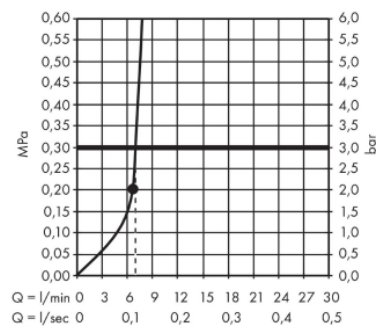

Technology

Flowchart