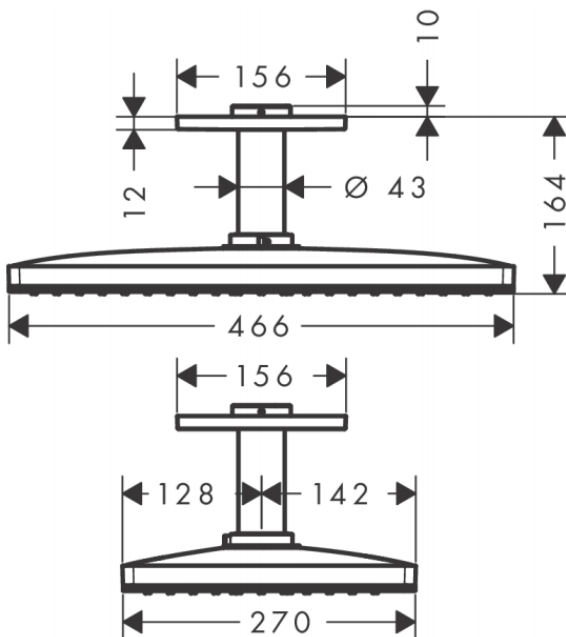

Brand : HANSGROHE, Germany  
 Name : Rainmaker Select Overhead Shower  
 460 1jet EcoSmart  
 Item Code : 24012.400  
 Designer : Hansgrohe  
 Color / Finish : Chrome/White  
 Dimensions :

**Product info**

- Consists of: overhead shower, ceiling connector
- Shower head size: 466 x 270 mm
- Spray type: Rain
- Flow rate Rain spray (at 3 bar): 9 l/min
- Easy cleanable glass spray disc
- Material spray disc: safety glass
- Spray disc removable for cleaning
- Overhead shower removable for cleaning
- Brass ceiling connector
- Ceiling connection length: 100 mm