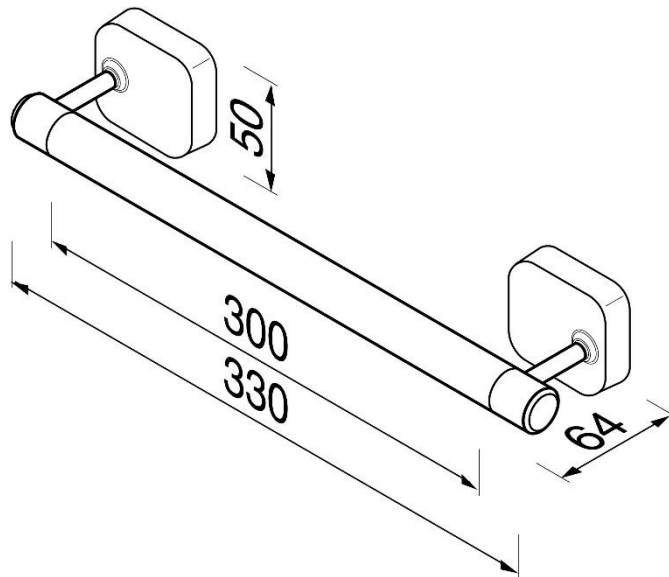

Brand : GEESA, Netherlands
Name : THESSA Grab Rail 30cm
Item Code : 2406-02
Designer : Geesa
Color / Finish : Chrome
Dimensions : Overall (LxWxH in cm)
33 x 6.4 x 5cm

Product info:

- Material: Metal

Flushing of pipe must be done before fittings are installed. Failure to do so voids the warranty.