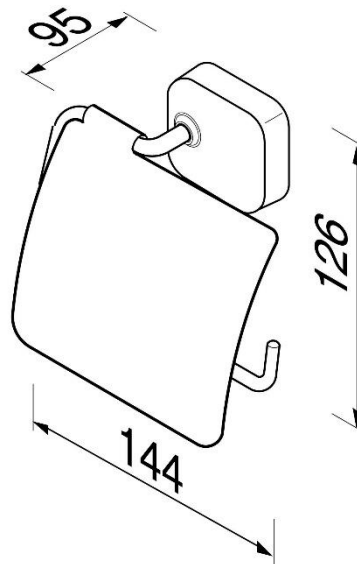

Brand : GEESA, Netherlands
Name : THESSA Roll Holder with Lid
Item Code : 2408-02
Designer : Geesa
Color / Finish : Chrome
Dimensions : Overall (LxWxH in cm)
14.4 x 9.5 x 12.6cm

Product info:

- Material: Metal