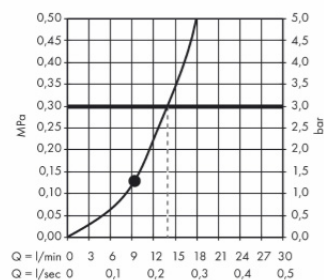

Brand : Axor, Germany
 Name : LampShower 275 1jet with Shower Arm
 Item Code : 26031.000
 Designer : Nendo
 Color / Finish : Chrome
 Dimensions :

Product info:

- consists of: overhead shower, shower arm
- spray type: Rain
- Swivel shower arm length: 380 mm, swivels by 150°
- ball-joint: overhead shower angle adjustable
- maximum flow rate at 3 bar: 13 l/min
- flow rate Rain spray (at 3 bar): 13 l/min
- spray zones: special spray image from placed inside spray nozzles on the inner diameter
- spray disc removable for cleaning
- illuminant: LED
- transformer power supply for concealed installation 12 V, 18 W
- input voltage: 100 - 240 V AC / 50 / 60 Hz
- output voltage: 12 V - DC
- colour temperature: 2700 K
- energy efficiency label: A+
- TÜV certified

Add-ons :

- 1 x 26909.180 basic set for LampShower

Technology

Certificates

Flowchart

The consumption was measured in combination with the appropriate fittings (thermostat/mixer/ in-wall valve) to reflect actual application in practice.