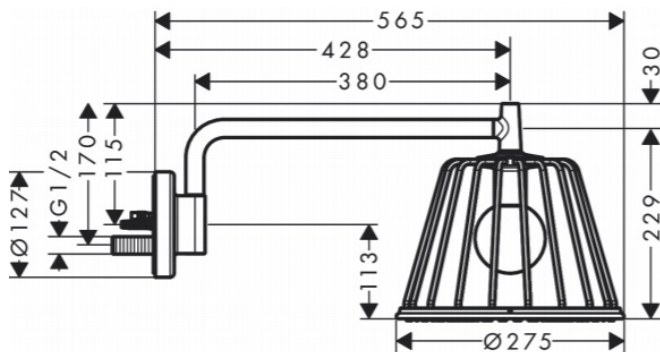

Brand : Axor, Germany
 Name : LampShower 275 1jet with Shower Arm
 Item Code : 26031.000
 Designer : Nendo
 Color / Finish : Chrome
 Dimensions :

Product info:

- consists of: overhead shower, shower arm
- spray type: Rain
- Swivel shower arm length: 380 mm, swivels by 150°
- ball-joint: overhead shower angle adjustable
- maximum flow rate at 3 bar: 13 l/min
- flow rate Rain spray (at 3 bar): 13 l/min
- spray zones: special spray image from placed inside spray nozzles on the inner diameter
- spray disc removable for cleaning
- illuminant: LED
- transformer power supply for concealed installation 12 V, 18 W
- input voltage: 100 - 240 V AC / 50 / 60 Hz
- output voltage: 12 V - DC
- colour temperature: 2700 K
- energy efficiency label: A+
- TÜV certified

Add-ons :

- 1 x 26909.180 basic set for LampShower

Technology

Certificates

Flowchart

The consumption was measured in combination with the appropriate fittings (thermostat/mixer/ in-wall valve) to reflect actual application in practice.