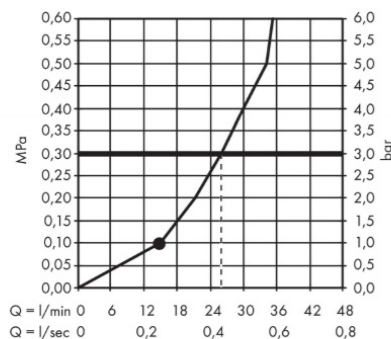

Brand : Axor, Germany
 Name : ShowerSolutions Overhead Shower
 350 1jet with Ceiling Connection
 Item Code : 26035.000
 Designer :
 Color / Finish : Chrome
 Dimensions :

Product info:

- consists of: overhead shower, ceiling connector
- shower head size: 350 mm
- spray type: PowderRain
- ball-joint: overhead shower angle adjustable
- maximum flow rate at 3 bar: 26 l/min
- flow rate PowderRain spray (at 0.3 bar): 26 l/min
- material spray disc: metal
- overhead shower removable for cleaning
- brass ceiling connector
- ceiling connection length: 100 mm
- installation: ceiling
- connection thread G ½

Technology

Flowchart

The consumption was measured in combination with the appropriate fittings (thermostat/mixer/in-wall valve) to reflect actual application in practice.

Flushing of pipe must be done before fittings are installed. Failure to do so voids the warranty.