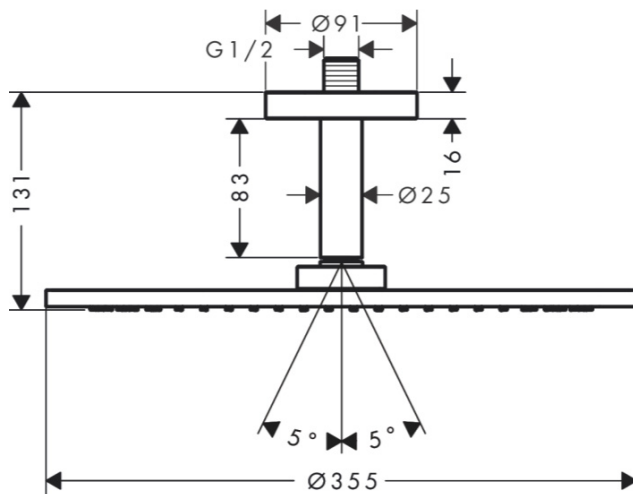

Brand : Axor, Germany
 Name : ShowerSolutions Overhead Shower
 350 1jet with Ceiling Connection
 Item Code : 26035.000
 Designer :
 Color / Finish : Chrome
 Dimensions :

Product info:

- consists of: overhead shower, ceiling connector
- shower head size: 350 mm
- spray type: PowderRain
- ball-joint: overhead shower angle adjustable
- maximum flow rate at 3 bar: 26 l/min
- flow rate PowderRain spray (at 0.3 bar): 26 l/min
- material spray disc: metal
- overhead shower removable for cleaning
- brass ceiling connector
- ceiling connection length: 100 mm
- installation: ceiling
- connection thread G ½

Technology

Flowchart

The consumption was measured in combination with the appropriate fittings (thermostat/mixer/in-wall valve) to reflect actual application in practice.

Flushing of pipe must be done before fittings are installed. Failure to do so voids the warranty.