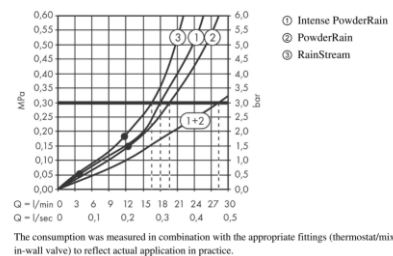

Flowchart

Flushing of pipe must be done before fittings are installed. Failure to do so voids the warranty.

Follow cleaning instructions and avoid using any harmful chemicals.

All information is for reference only. Installation shall always be based on the specs provided with actual delivered items.

For more info, visit www.kuysen.com