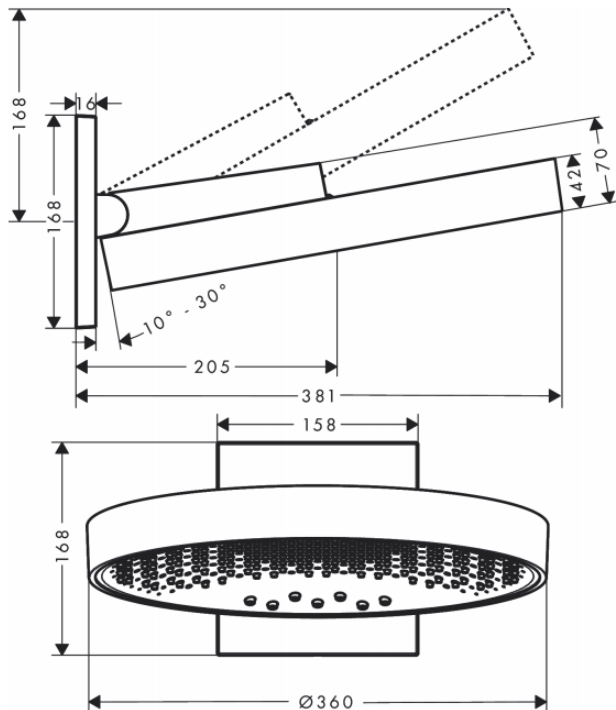

Brand : HANSGROHE, Germany  
 Name : Rainfinity Overhead Shower 360 3jet  
 Item Code : 26234.700  
 Designer : Hansgrohe  
 Color / Finish : Matt White  
 Dimensions :

- Product info:
- Consists of: overhead shower, wall connector
  - Shower head size: 360 mm
  - Spray type: PowderRain, Intense PowderRain, RainStream
  - Projection 381 mm
  - Middle spray disc: 205 mm
  - Shower head vertically inclinable by 10-30°
  - Maximum flow rate at 3 bar: 28,1 l/min
  - Flow rate RainStream spray (at 3 bar): 16 l/min, Intense PowderRain (at 3bar): 18 l/min, PowderRain spray (at 0.3 bar): 20 l/min
  - The 3 spray zones must be controlled via 3 valves or a diverter valve with 3 outlets
  - Spray disc surface: graphite
  - Material spray disc: aluminium
  - Overhead shower removable for cleaning
  - Frame: metal
- Add-ons
- 1 x 01800.180 Universal Ibox