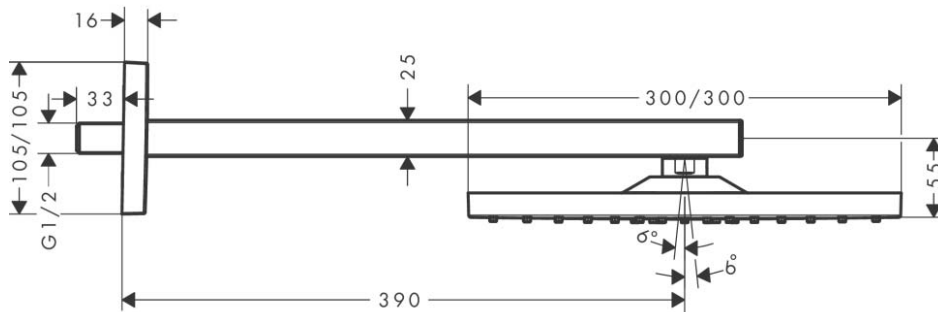

Brand : HANSGROHE, Germany  
Name : RAINDANCE E Overhead shower 300 1jet  
Item Code : 26238.990  
Designer :  
Color / Finish: Polished Gold Optic  
Dimensions : Overall (LxWxH in cm)

Product info:

- consists of: overhead shower, shower arm
- shower head size: 300 x 300 mm
- spray type: RainAir
- ball-joint: overhead shower angle adjustable
- material spray disc: metal
- shower arm length 390 mm
- maximum flow rate at 3 bar: 17 l/min
- flow rate RainAir spray (at 3 bar): 17 l/min
- minimum flow pressure: 1,6 bar
- spray disc removable for cleaning
- installation: wall