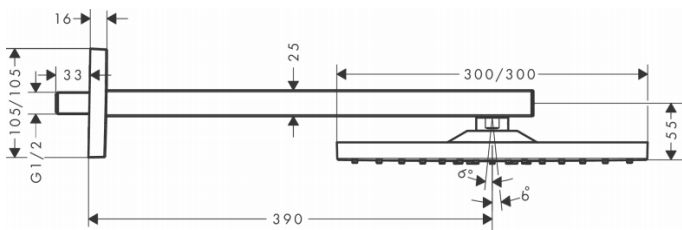

Brand : HANSGROHE, Germany  
 Name : Raindance E Overhead Shower  
 300 1jet  
 Item Code : 26239.000  
 Designer : Hansgrohe  
 Color / Finish : Chrome  
 Dimensions :

**Product info**

- Consists of: overhead shower, shower arm
- Shower head size: 300 x 300 mm
- Spray type: RainAir
- Shower arm length: 390 mm
- Ball-joint: overhead shower angle adjustable
- Maximum flow rate at 3 bar: 9 l/min
- Flow rate RainAir spray (at 3 bar): 8 l/min
- Material spray disc: metal
- Spray disc removable for cleaning

**Technology**

**Flowchart**

The consumption was measured in combination with the appropriate fittings (thermostat/mixer/in-wall valve) to reflect actual application in practice.

Flushing of pipe must be done before fittings are installed. Failure to do so voids the warranty.