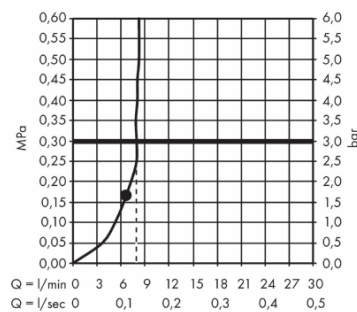

Brand : HANSGROHE, Germany  
 Name : Raindance E Overhead Shower  
 300 1jet  
 Item Code : 26239.000  
 Designer : Hansgrohe  
 Color / Finish : Chrome  
 Dimensions :

**Product info**

- Consists of: overhead shower, shower arm
- Shower head size: 300 x 300 mm
- Spray type: RainAir
- Shower arm length: 390 mm
- Ball-joint: overhead shower angle adjustable
- Maximum flow rate at 3 bar: 9 l/min
- Flow rate RainAir spray (at 3 bar): 8 l/min
- Material spray disc: metal
- Spray disc removable for cleaning

**Technology**

**Flowchart**

The consumption was measured in combination with the appropriate fittings (thermostat/mixer/in-wall valve) to reflect actual application in practice.

Flushing of pipe must be done before fittings are installed. Failure to do so voids the warranty.