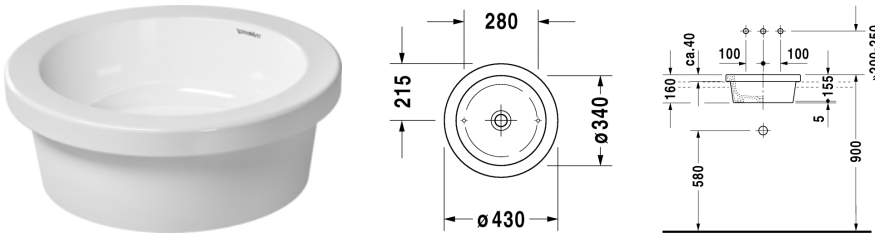

Vanity basin # 262943..28

|< 430 mm >|

Onto

Vanity basin	Dimension	Weight	Order number
countertop basin, without overflow, without tap platform, 430 mm Additional information Suitable consoles of the series Onto, please see the furniture part			
Colors			
00 White Alpin			
Variant			
430 mm ☒	ø 430 mm	9,300 kg	262943..28
Accessories			
Slotted waste	50 mm	0,300 kg	005024
Design Siphon	-	1,500 kg	005036

All drawings contain the necessary measurements which are subject to standard tolerances. They are stated in mm and are non-binding. Exact measurements, in particular for customised installation scenarios, can only be taken from the finished ceramic piece.