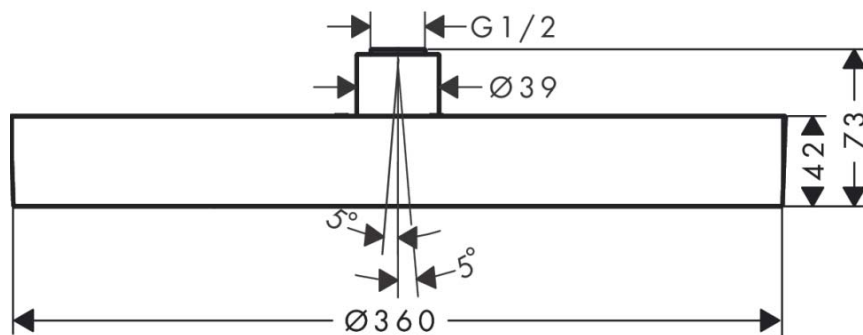

Brand : HANSGROHE, Germany
Name : RAINFINITY Overhead shower 360 1jet
Item Code : 26231.700

Designer :

Color / Finish: Matt White
Dimensions : Overall (LxWxH in cm)

Product info:

- Shower head size: 360 mm
- Spray type: PowderRain
- Ball-joint: overhead shower angle (2 x 5°) adjustable
- Frame: metal
- Material spray disc: aluminum
- Spray disc surface: graphite
- Maximum flow rate at 3 bar: 23,6 l/min
- Flow rate PowderRain spray (at 3 bar): 23 l/min
- Minimum flow pressure: 1,7 bar
- Overhead shower removable for cleaning
- Installation: ceiling or wall
- Connection thread G ½