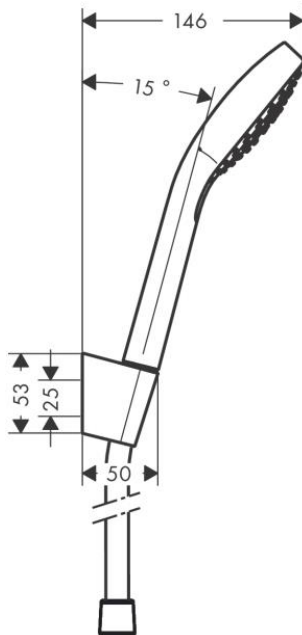

Brand : HANSGROHE, Germany  
 Name : Cromo Select S Shower Set  
 Item Code : 26410.400  
 Designer : Hansgrohe  
 Color / Finish : Chrome/White  
 Dimensions :

**Product info:**

- Consists of: hand shower, shower holder, shower hose
- Shower head size: 110 mm
- Spray type: Rain
- Spray type adjustment by turning spray disc
- Maximum flow rate at 3 bar: 16 l/min
- Pivot connector prevent hose from tangling
- Shower holder of plastic