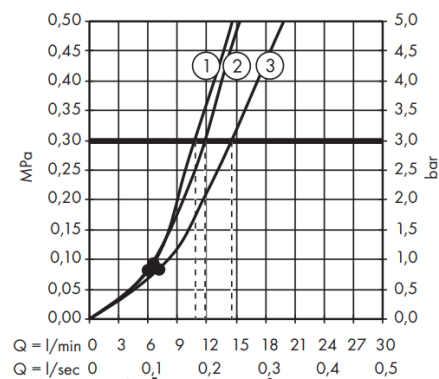

Technology

Flowchart

Flushing of pipe must be done before fittings are installed. Failure to do so voids the warranty.
Follow cleaning instructions and avoid using any harmful chemicals.
All information is for reference only. Installation shall always be based on the specs provided with actual delivered items.
For more info, visit www.kuysen.com