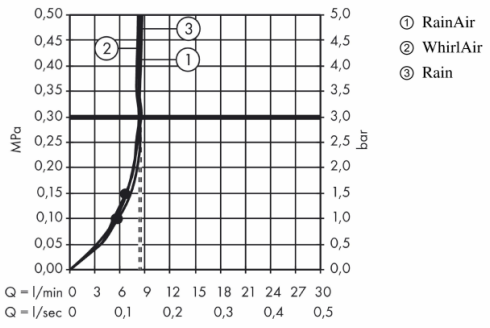

Brand : HANSGROHE, Germany
 Name : Raindance Select E Multi Hand Shower
 Item Code : 26520.400
 Designer : Hansgrohe
 Color / Finish : Chrome/White
 Dimensions :

- Product info:
- Shower head size: 120 mm
 - Spray type : Rain, RainAir, Whirl
 - Convenient diversion via Select button
 - Maximum flow rate at 3 bar: 14.4 l/min
 - Minimum flow pressure: 1.5 bar
 - With internal water conduction
 - Rinseable dirt filter
 - Connection thread G ½

Technology

Select

Air Power

Eco Smart

Quick Clean

XXL Performance

Flowchart

The consumption was measured in combination with the appropriate fittings (thermostat/mixer/ in-wall valve) to reflect actual application in practice.