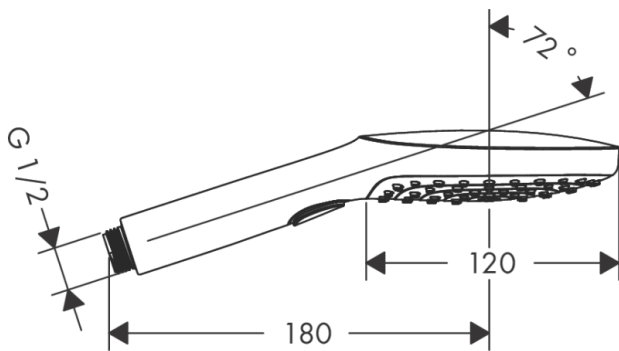

Brand : HANSGROHE, Germany
 Name : Raindance Select E Multi Hand Shower
 Item Code : 26520.400
 Designer : Hansgrohe
 Color / Finish : Chrome/White
 Dimensions :

- Product info:
- Shower head size: 120 mm
 - Spray type : Rain, RainAir, Whirl
 - Convenient diversion via Select button
 - Maximum flow rate at 3 bar: 14.4 l/min
 - Minimum flow pressure: 1.5 bar
 - With internal water conduction
 - Rinseable dirt filter
 - Connection thread G ½

Technology

Select

Air Power

Eco Smart

Quick Clean

XXL Performance

Flowchart

The consumption was measured in combination with the appropriate fittings (thermostat/mixer/ in-wall valve) to reflect actual application in practice.