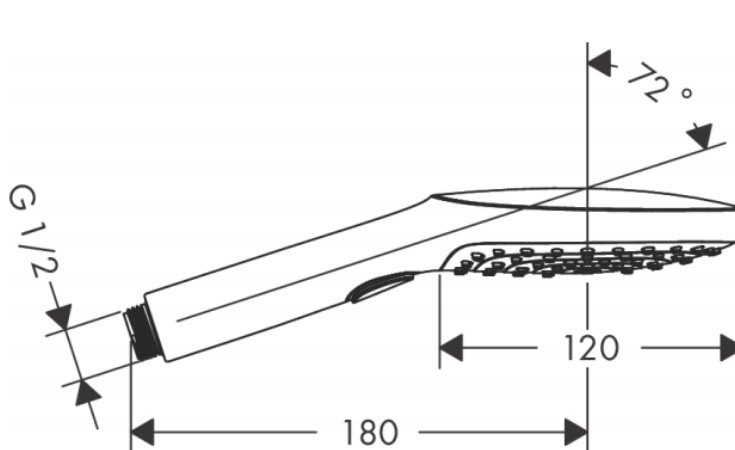

K U Y S E N
ENTERPRISES, INC.

hansgrohe

Brand : HANSGROHE, Germany
Name : RAINDANCE SELECT E 3jet handshower
Item Code : 26521.400

Designer :

Color / Finish: Chrome/White
Dimensions : Overall (LxWxH in cm)

Product info:

- shower head size: 120 mm
- spray type: RainAir, Rain, Whirl
- convenient diversion via Select button
- Eco-smart version
- maximum flow rate at 3 bar: 8,5 l/min
- minimum flow pressure: 1 bar
- with internal water conduction
- rinseable screen seal