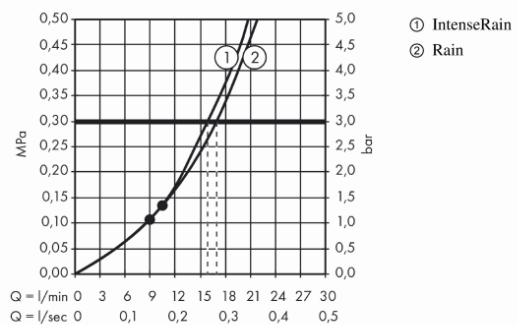

Brand : HANSGROHE, Germany
 Name : Croma Select E Overhead Shower 180 2jet
 Item Code : 26524.000
 Designer : Hansgrohe
 Color / Finish : Chrome
 Dimensions : Ø187 x 85mm

Product info

- Shower head size: 187x187 mm
- Spray type: Rain, IntenseRain
- Ball-joint: overhead shower angle adjustable
- Flow rate Rain spray (at 3 bar): 17 l/min
- Flow rate IntenseRain spray (at 3 bar): 16 l/min
- Select button on overhead shower
- Spray disc surface: chrome
- Material spray disc: plastic
- Spray disc removable for cleaning

Technology

Flowchart

The consumption was measured in combination with the appropriate fittings (thermostat/mixer/ in-wall valve) to reflect actual application in practice.

Flushing of pipe must be done before fittings are installed. Failure to do so voids the warranty.