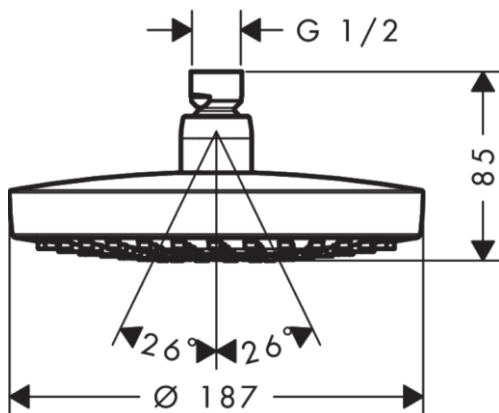

Brand : HANSGROHE, Germany
 Name : Croma Select E Overhead Shower 180 2jet
 Item Code : 26524.000
 Designer : Hansgrohe
 Color / Finish : Chrome
 Dimensions : Ø187 x 85mm

Product info

- Shower head size: 187x187 mm
- Spray type: Rain, IntenseRain
- Ball-joint: overhead shower angle adjustable
- Flow rate Rain spray (at 3 bar): 17 l/min
- Flow rate IntenseRain spray (at 3 bar): 16 l/min
- Select button on overhead shower
- Spray disc surface: chrome
- Material spray disc: plastic
- Spray disc removable for cleaning

Technology

Flowchart

The consumption was measured in combination with the appropriate fittings (thermostat/mixer/ in-wall valve) to reflect actual application in practice.

Flushing of pipe must be done before fittings are installed. Failure to do so voids the warranty.