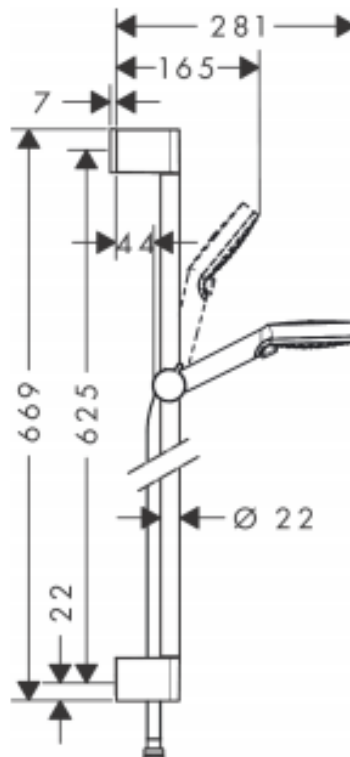

K U Y S E N
ENTERPRISES, INC.

hansgrohe

Brand : HANSGROHE, Germany
Name : CROMETTA Shower bar set
Item Code : 26532.400

Designer :

Color / Finish: Chrome/White
Dimensions : Overall (LxWxH in cm)

Product info:

- consists of: hand shower, shower bar, shower hose, slider
- shower head size: 100 mm
- spray type: Rain, IntenseRain
- spray type adjustment by turning spray disc
- hand shower holder inclination angle can be adjusted by 45°
- maximum flow rate at 3 bar: 13,8 l/min
- minimum flow pressure: 1 bar
- pivot connector prevent hose from tangling
- wall mounting: screw fastening
- wall supports of plastic
- shower bar diameter: 22 mm
- profile stand pipe: round