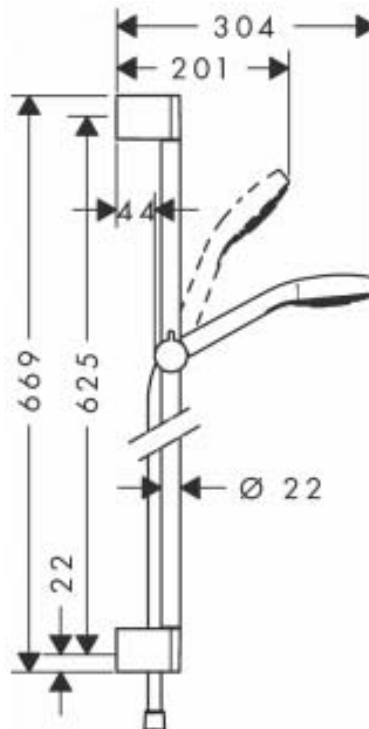

K U Y S E N
ENTERPRISES, INC.

hansgrohe

Brand : HANSGROHE, Germany
Name : CROMA SELECT S Shower bar set
Item Code : 26561.400

Designer :

Color / Finish: Chrome/White
Dimensions : Overall (LxWxH in cm)

Product info:

- consists of: hand shower, shower bar, shower hose, slider
- shower head size: 110 mm
- spray type: Massage spray, SoftRain, IntenseRain
- convenient diversion via Select button
- hand shower holder inclination angle can be adjusted by 45°
- maximum flow rate at 3 bar: 9 l/min
- minimum flow pressure: 1 bar
- pivot connector prevent hose from tangling
- wall supports of plastic
- shower bar diameter: 22 mm
- profile stand pipe: round