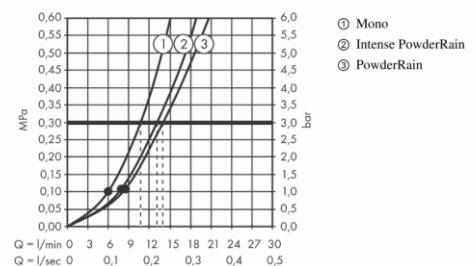

Brand : HANSGROHE, Germany
 Name : Rainfinity Hand Shower 130 3jet
 Item Code : 26864.700
 Designer : Hansgrohe
 Color / Finish : Matt White
 Dimensions :

Product info:

- Shower head size: 132 mm
- Spray type: PowderRain, Intense PowderRain, MonoRain
- Convenient diversion via Select button
- Maximum flow rate at 3 bar: 14 l/min
- Minimum flow pressure: 1 bar
- With internal water conduction
- Rinseable dirt filter
- Connection thread G ½

Technology

Design awards

Flowchart

The consumption was measured in combination with the appropriate fittings (thermostat/mixer/in-wall valve) to reflect actual application in practice.

Flushing of pipe must be done before fittings are installed. Failure to do so voids the warranty.