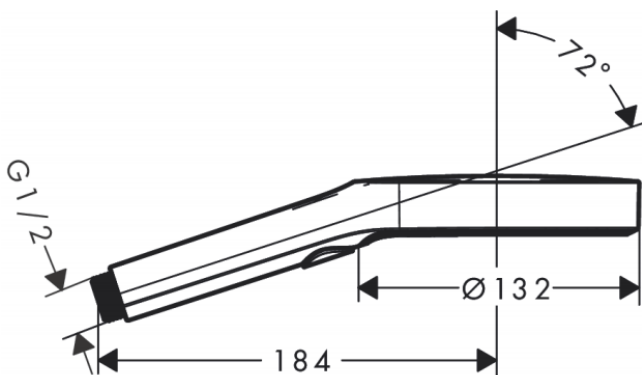

Brand : HANSGROHE, Germany
 Name : Rainfinity Hand Shower 130 3jet
 Item Code : 26864.700
 Designer : Hansgrohe
 Color / Finish : Matt White
 Dimensions :

Product info:

- Shower head size: 132 mm
- Spray type: PowderRain, Intense PowderRain, MonoRain
- Convenient diversion via Select button
- Maximum flow rate at 3 bar: 14 l/min
- Minimum flow pressure: 1 bar
- With internal water conduction
- Rinseable dirt filter
- Connection thread G ½

Technology

Design awards

Flowchart

The consumption was measured in combination with the appropriate fittings (thermostat/mixer/in-wall valve) to reflect actual application in practice.

Flushing of pipe must be done before fittings are installed. Failure to do so voids the warranty.