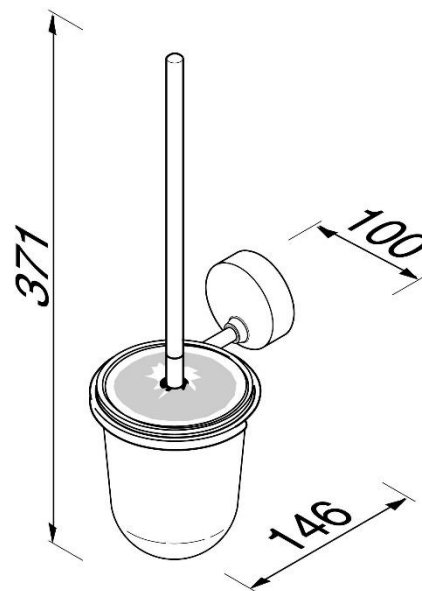

Brand : GEESA, Netherlands
Name : 27 COLLECTION Toilet Brush Holder
Item Code : 2711-02
Designer : Geesa
Color / Finish : Chrome
Dimensions : Overall (LxWxH in cm)
10 x 14.6 x 37.1cm

Product info:

- Material: Metal
- Wall-mounted