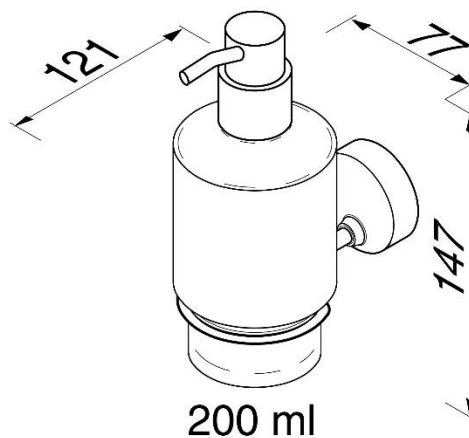

Brand : GEESA, Netherlands
Name : 27 COLLECTION Liquid Soap Dispenser
Item Code : 2716-02
Designer : Geesa
Color / Finish : Chrome
Dimensions : Overall (LxWxH in cm)
7.7 x 12.1 x 14.7cm

Product info:

- Material: Metal
- Dispenser: Glass
- Filling capacity: 200ml