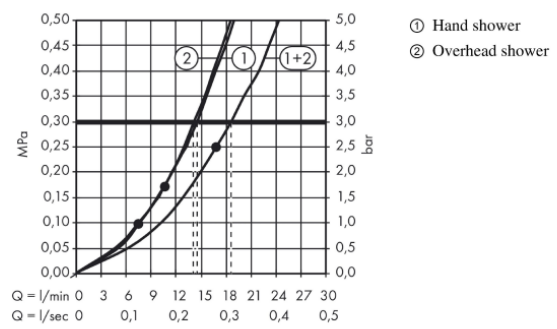

Technology

Flowchart