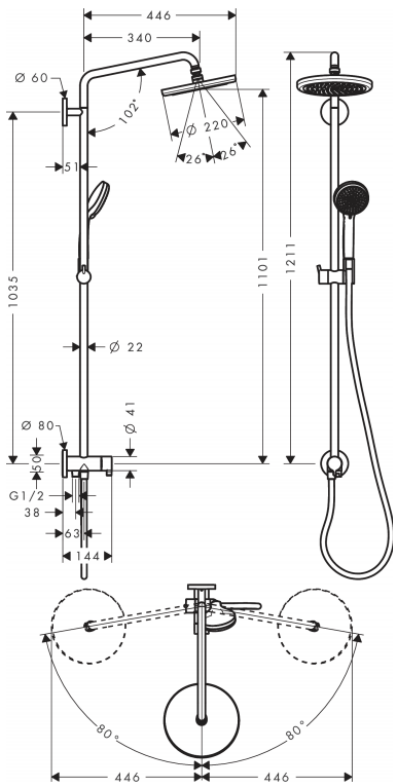

Brand : HANSGROHE, Germany
 Name : Croma Showerpipe 220 1jet
 Item Code : 27224.000
 Designer : Hansgrohe
 Color / Finish : Chrome
 Dimensions :

Product info:

- consists of: overhead shower, hand shower, shower hose, hand shower holder
- overhead shower Croma 220, 220mm
- Spray type overhead shower: RainAir
- Fully chrome-plated spray disc
- Swiveling shower arm length: 400 mm
- Spray type hand shower: Rain, Massage spray, Shampoo spray, normal spray
- Height-adjustable hand shower holder
- Flow rate RainAir spray (at 3 bar): 14 l/min
- Water connection: Isiflex shower hose 80 cm