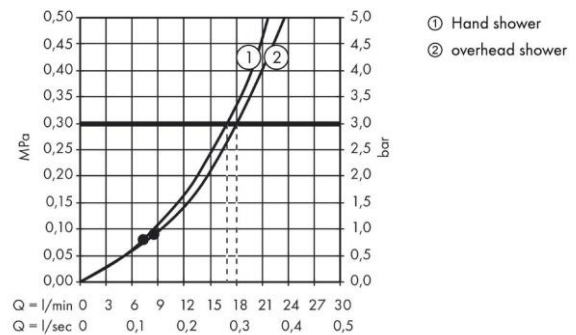

Flushing of pipe must be done before fittings are installed. Failure to do so voids the warranty.

Follow cleaning instructions and avoid using any harmful chemicals.

All information is for reference only. Installation shall always be based on the specs provided with actual delivered items.

For more info, visit www.kuysen.com