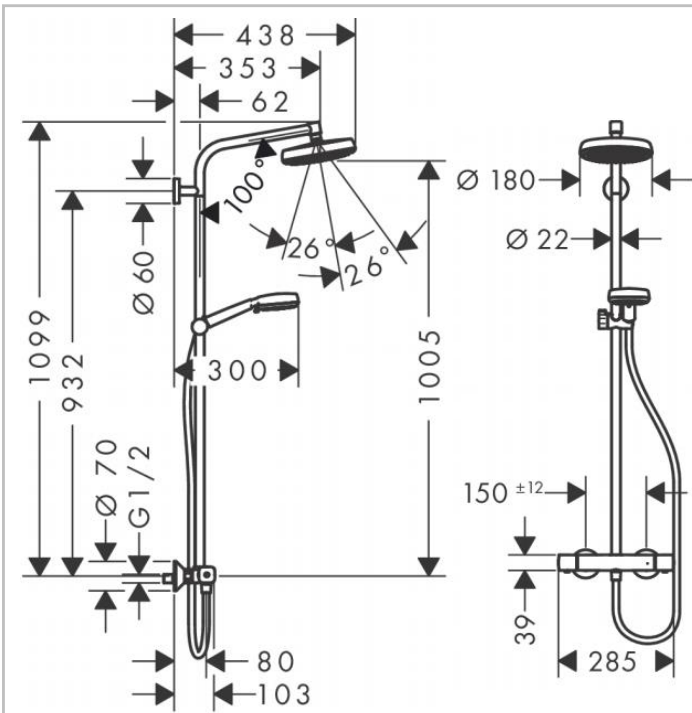

Brand : HANSGROHE, Germany  
 Name : Crometta Showerpipe 160 1jet  
 Item Code : 27264.400  
 Designer : Hansgrohe  
 Color / Finish : Chrome/White  
 Dimensions :

**Product info:**

- Spray type hand shower: Rain, Massage spray, Shampoo spray, normal spray
- Consists of: overhead shower, hand shower, single lever shower mixer, shower hose, hand shower holder
- Overhead shower Crometta 160, 160 mm
- Spray type overhead shower: Rain
- Hand shower holder inclination angle can be adjusted by 45°
- Height-adjustable hand shower holder
- Shower arm length: 350 mm
- Thermostat Ecostat Universal
- Adjustable hot water limitation
- Flow rate Rain spray (at 3 bar): 16 l/min
- Operating pressure: min. 1 bar/max. 10 bar

**Technology**

**Flowchart**

Flushing of pipe must be done before fittings are installed. Failure to do so voids the warranty.

Follow cleaning instructions and avoid using any harmful chemicals.

All information is for reference only. Installation shall always be based on the specs provided with actual delivered items.