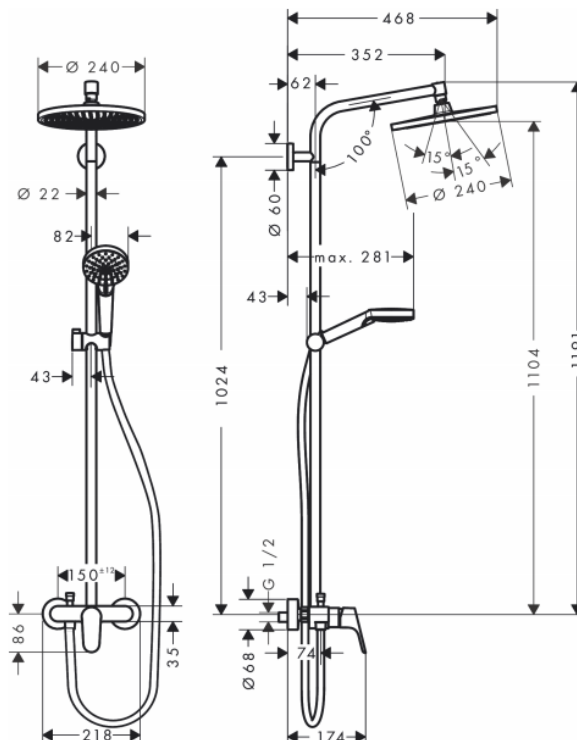

Brand : HANSGROHE, Germany
Name : CROMETTA Showerpipe 240
Item Code : 27269.000

Designer :

Color / Finish: Chrome/White
Dimensions : Overall (LxWxH in cm)

Product info:

- consists of: overhead shower, hand shower, single lever shower mixer, shower hose, hand shower holder, shower bar
- overhead shower Crometta S 240
- shower head size overhead shower: 240 mm
- spray type overhead shower: Rain
- ball-joint: overhead shower angle adjustable
- hand shower holder inclination angle can be adjusted by 45°
- fully chrome-plated spray disc
- spray type hand shower: Rain, IntenseRain
- flow rate Rain spray (at 3 bar): 15 l/min
- minimum flow pressure: 1,8 bar
- mounting type: exposed
- adjustable hot water limitation