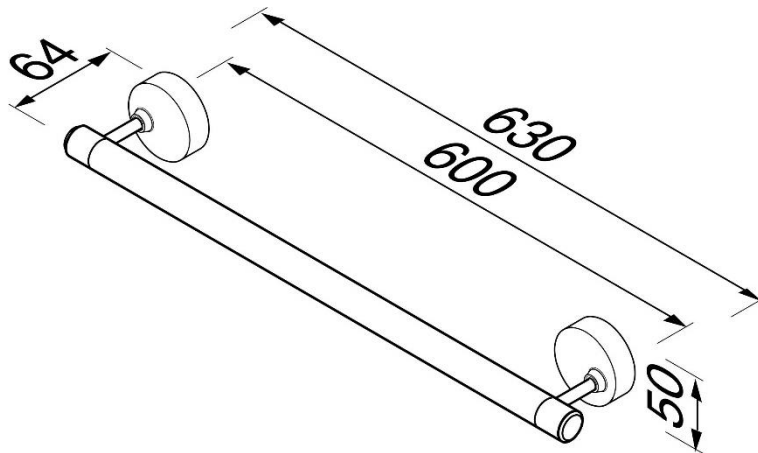

Brand : GEESA, Netherlands  
Name : 27 COLLECTION Towel Rail  
Item Code : 2729-0260  
Designer : Geesa  
Color / Finish : Chrome  
Dimensions : Overall (LxWxH in cm)  
63 x 6.4 x 5cm

Product info:

- Material: Metal