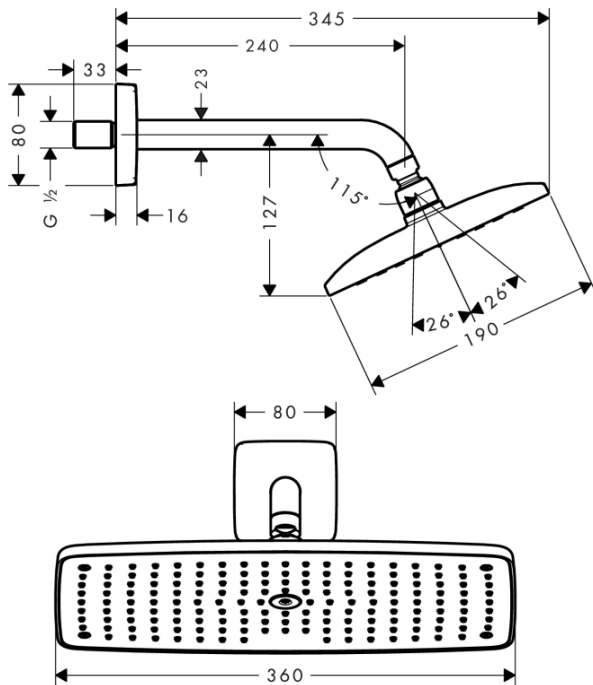

Brand : HANSGROHE, Germany
 Name : Raindance E Overhead Shower
 360 1jet
 Item Code : 27371.000
 Designer : Hansgrohe
 Color / Finish : Chrome
 Dimensions :

Product info

- Consists of: overhead shower, shower arm
- Shower head size: 360 x 190 mm
- Spray type: RainAir
- Shower arm length: 240 mm
- Ball-joint: overhead shower angle adjustable
- Flow rate RainAir spray (at 3 bar): 17 l/min
- Material spray disc: metal
- Spray disc removable for cleaning

Technology

Flowchart

The consumption was measured in combination with the appropriate fittings (thermostat/mixer/ in-wall valve) to reflect actual application in practice.

Flushing of pipe must be done before fittings are installed. Failure to do so voids the warranty.
 Follow cleaning instructions and avoid using any harmful chemicals.
 All information is for reference only. Installation shall always be based on the specs provided with actual delivered items.
 For more info, visit www.kuysen.com