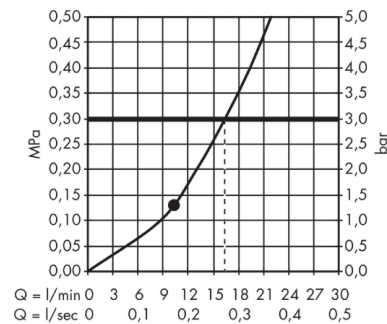

The consumption was measured in combination with the appropriate fittings (thermostat/mixer/ in-wall valve) to reflect actual application in practice.

Flushing of pipe must be done before fittings are installed. Failure to do so voids the warranty.
Follow cleaning instructions and avoid using any harmful chemicals.
All information is for reference only. Installation shall always be based on the specs provided with actual delivered items.
For more info, visit www.kuysen.com