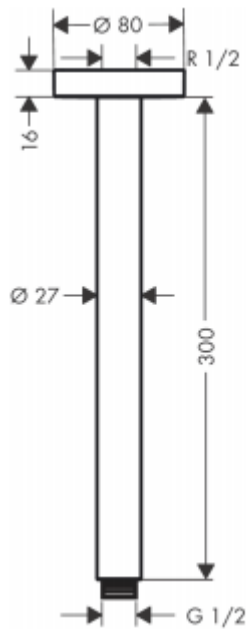

Brand : HANSGROHE, Germany
Name : Ceiling connector S
Item Code : 27389.700

Designer :

Color / Finish: Matt White
Dimensions : Overall (LxWxH in cm)

Product info:

- length: 300 mm
- shaft \varnothing : 27 mm
- installation type: exposed installation
- material: brass