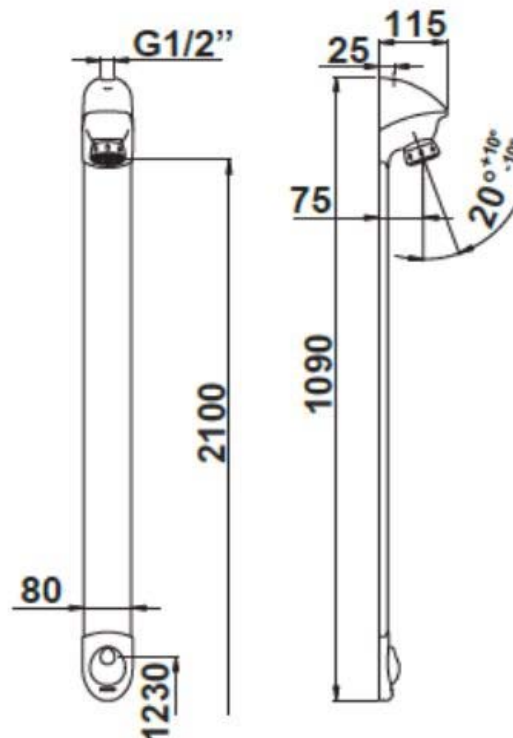

K U Y S E N
ENTERPRISES, INC.

PRESTO®

Brand : PRESTO, France
Name : DL400 Self closing shower tap
Item Code : 27430

Designer :

Color / Finish: Satin Grey
Dimensions : Overall (LxWxH in cm)

Product info:

- Flow time: 30 seconds
- ¾ connection
- 6 liters per minute at 3 bar
- Without stop valve
- Directional shower head
- With anti-limescale spikes