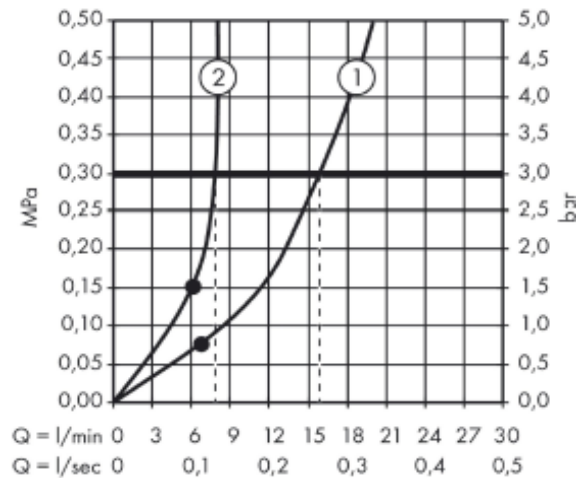

Technical Informations:

REMINDER:	Pipe flushing must be done before faucets are installed. Failure to do so voids the warranty.
	Do not use cleaners containing abrasive cleansers, ammonia, bleach, acids, waxes, alcohol, solvents or other products not recommended for chrome.
	All information is for reference only, installation shall always be based on the actual product delivered.