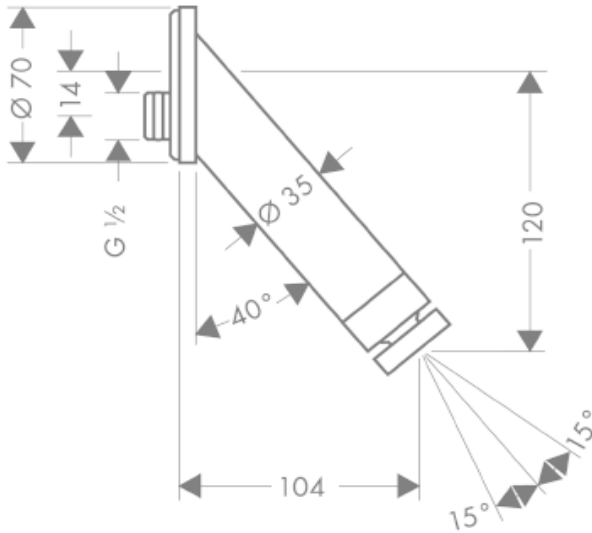

Technical Informations:

REMINDER:	Pipe flushing must be done before faucets are installed. Failure to do so voids the warranty.
	Do not use cleaners containing abrasive cleansers, ammonia, bleach, acids, waxes, alcohol, solvents or other products not recommended for chrome.
	All information is for reference only, installation shall always be based on the actual product delivered.