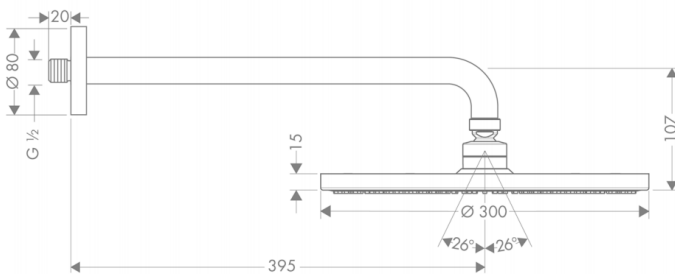

**Brand :** HANSGROHE, Germany  
**Name :** Raindance S Overhead Shower 300 1jet with Shower Arm  
**Item Code :** 27493.000  
**Designer :** Hansgrohe  
**Color / Finish :** Chrome  
**Dimensions :**

**Product info**

- Consists of: overhead shower, shower arm
- Shower head size: 300 mm
- Spray type: RainAir
- Shower arm length: 390 mm
- Ball-joint: overhead shower angle adjustable
- Maximum flow rate at 3 bar: 18 l/min
- Material spray disc: metal
- Spray disc removable for cleaning

**Technology**

**Flowchart**

The consumption was measured in combination with the appropriate fittings (thermostat/mixer/in-wall valve) to reflect actual application in practice.

Flushing of pipe must be done before fittings are installed. Failure to do so voids the warranty.