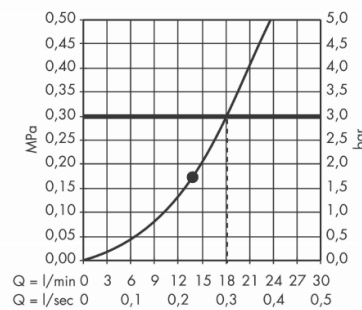

Flowchart

The consumption was measured in combination with the appropriate fittings (thermostat/mixer/in-wall valve) to reflect actual application in practice.

Flushing of pipe must be done before fittings are installed. Failure to do so voids the warranty.

Follow cleaning instructions and avoid using any harmful chemicals.

All information is for reference only. Installation shall always be based on the specs provided with actual delivered items.

For more info, visit www.kuysen.com