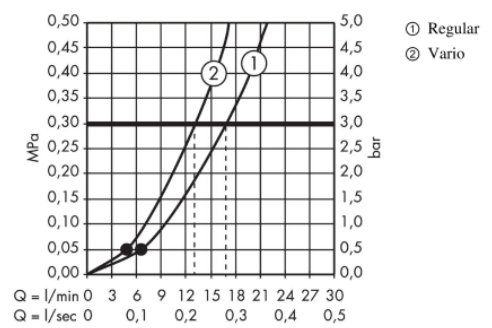

Technology

Flowchart