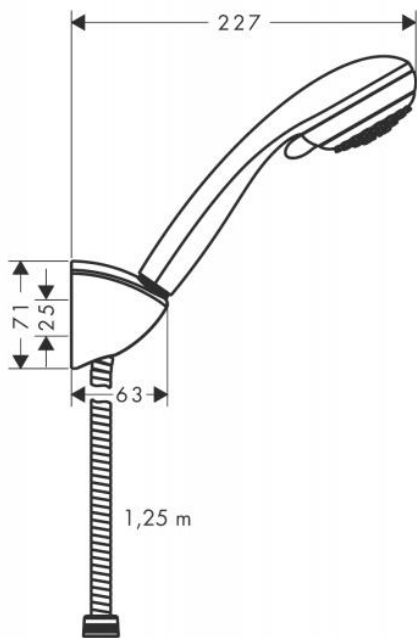

Brand : HANSGROHE, Germany
 Name : Crometta 85 Vario set
 Item Code : 27558.000
 Designer : Hansgrohe
 Color / Finish : Chrome
 Dimensions :

- Product info:
- Consists of: hand shower, shower holder, shower hose
 - Shower head size: 85 mm
 - Spray type: Vario spray, normal spray
 - Spray type adjustment by turning spray disc
 - Maximum flow rate at 3 bar: 17 l/min
 - Shower holder of plastic

Technology

Flowchart

The consumption was measured in combination with the appropriate fittings (thermostat/mixer/ in-wall valve) to reflect actual application in practice.

Flushing of pipe must be done before fittings are installed. Failure to do so voids the warranty.
 Follow cleaning instructions and avoid using any harmful chemicals.
 All information is for reference only. Installation shall always be based on the specs provided with actual delivered items.
 For more info, visit www.kuysen.com