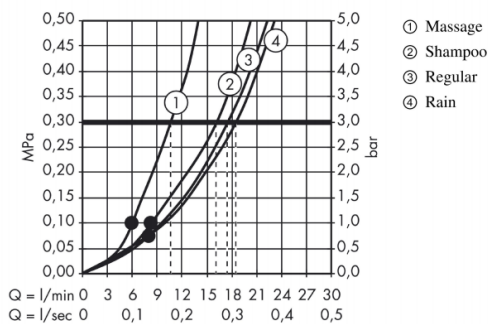

Technology

Flowchart