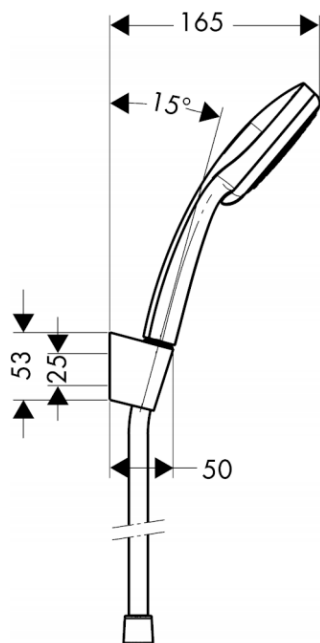

Brand : HANSGROHE, Germany  
 Name : Croma 100 Vario set  
 Item Code : 27592.000  
 Designer : Hansgrohe  
 Color / Finish : Chrome  
 Dimensions :

**Product info:**

- Consists of: hand shower, shower holder, shower hose
- Shower head size: 100 mm
- Spray type: Rain, normal spray, Shampoo spray, Massage spray
- Spray type adjustment by turning spray disc
- Maximum flow rate at 3 bar: 18 l/min
- Pivot connector prevent hose from tangling
- Shower holder of plastic

**Technology**

**Flowchart**

The consumption was measured in combination with the appropriate fittings (thermostat/mixer/ in-wall valve) to reflect actual application in practice.

Flushing of pipe must be done before fittings are installed. Failure to do so voids the warranty.  
 Follow cleaning instructions and avoid using any harmful chemicals.  
 All information is for reference only. Installation shall always be based on the specs provided with actual delivered items.  
 For more info, visit [www.kuysen.com](http://www.kuysen.com)