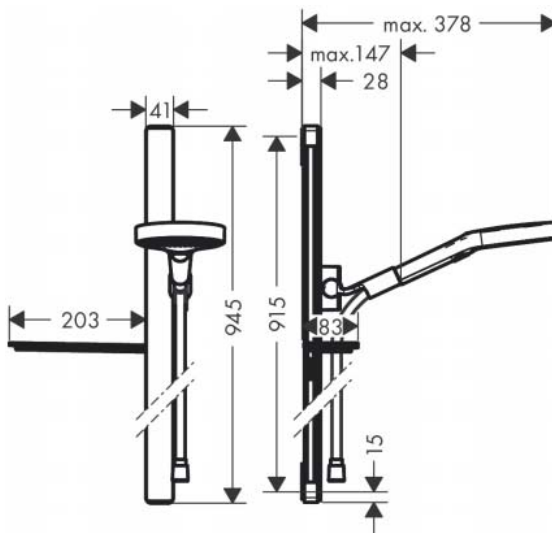

K U Y S E N
ENTERPRISES, INC.

hansgrohe

Brand : HANSGROHE, Germany
Name : RAINFINITY Shower set
Item Code : 27671.000

Designer :

Color / Finish: Chrome
Dimensions : Overall (LxWxH in cm)

Product info:

- consists of: hand shower, shower bar, shelf, shower hose, slider
- shower head size: 130 mm
- spray type: PowderRain, Intense PowderRain, MonoRain
- convenient diversion via Select button
- shelf made of safety glass
- 90° position adjustable hand shower holder, pivots left and right, up and down
- maximum flow rate at 3 bar: 14 l/min
- minimum flow pressure: 1 bar
- pivot connector prevent hose from tangling
- wall mounting: screw fastening
- wall supports of plastic
- wall bar type: flat aluminium profile with safety glass finish
- 41 mm width of shower bar
- profile stand pipe: square