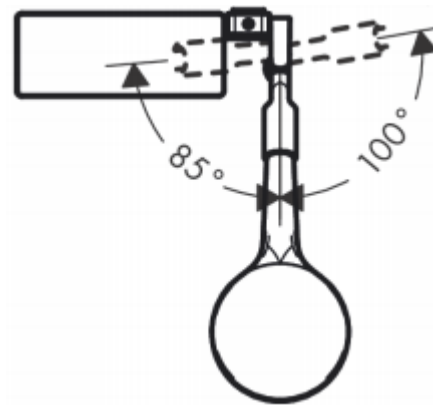

K U Y S E N
ENTERPRISES, INC.

hansgrohe

Brand : HANSGROHE, Germany
Name : RAINFINITY Shower set
Item Code : 27671.000

Designer :

Color / Finish: Chrome
Dimensions : Overall (LxWxH in cm)

Product info:

- consists of: hand shower, shower bar, shelf, shower hose, slider
- shower head size: 130 mm
- spray type: PowderRain, Intense PowderRain, MonoRain
- convenient diversion via Select button
- shelf made of safety glass
- 90° position adjustable hand shower holder, pivots left and right, up and down
- maximum flow rate at 3 bar: 14 l/min
- minimum flow pressure: 1 bar
- pivot connector prevent hose from tangling
- wall mounting: screw fastening
- wall supports of plastic
- wall bar type: flat aluminium profile with safety glass finish
- 41 mm width of shower bar
- profile stand pipe: square