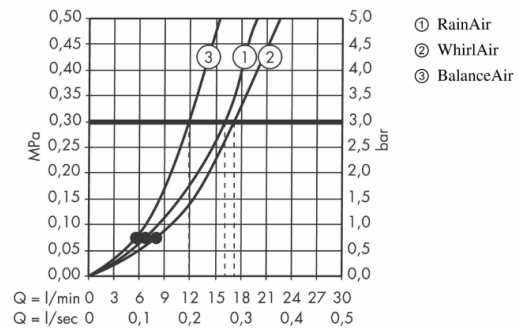

Technology

Flowchart