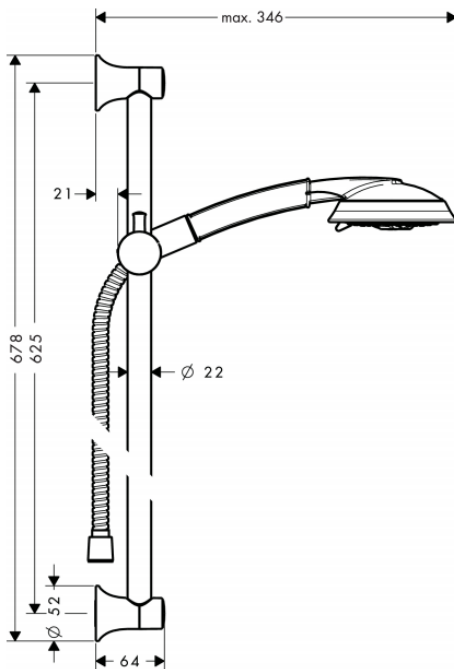

Brand : HANSGROHE, Germany  
 Name : Raindance Classic 100 3jet Shower Set  
 Item Code : 27843.000  
 Designer : Hansgrohe  
 Color / Finish : Chrome  
 Dimensions :

**Product info:**

- Consists of: hand shower, shower bar, shower hose, hand shower holder
- Shower head size: 119 mm
- Spray type: RainAir, Whirl, BalanceAir
- Spray type adjustment by turning spray disc
- Pivot connector prevent hose from tangling
- 90° position adjustable hand shower holder, pivots left and right, up and down
- Maximum flow rate at 3 bar: 17 l/min