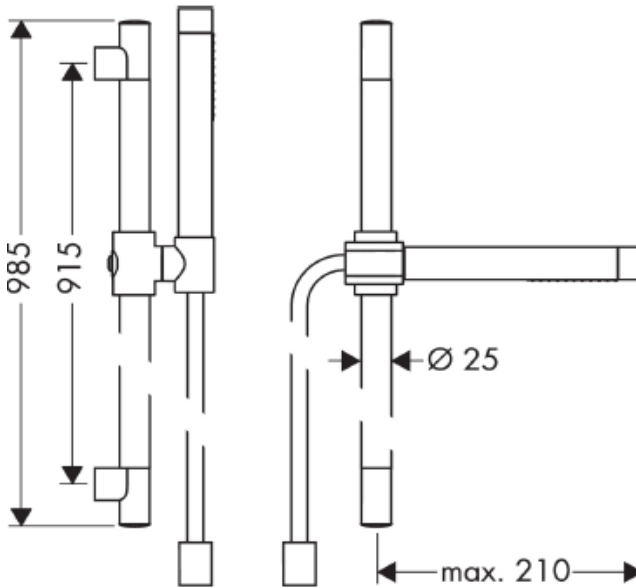

SPECIFICATION SHEET - fittings

BRAND:	AXOR®	Product Photo:
ORIGIN:	Germany	
SERIES:	PHILIPPE STARCK	
PRODUCT DESCRIPTION:	Wall bar with handshower set • spray type: Rain, Soft spray • maximum flow rate: 16 l/min (at 0.3 MPa)	
MODEL No.	27980.000	
FINISH/COLOUR:	Chrome-plated	
DIMENSIONS:		
OPTIONAL MATCHING PARTS:		

Technical Informations:

REMINDER:	Pipe flushing must be done before faucets are installed. Failure to do so voids the warranty.
	Do not use cleaners containing abrasive cleansers, ammonia, bleach, acids, waxes, alcohol, solvents or other products not recommended for chrome.
	All information is for reference only, installation shall always be based on the actual product delivered.