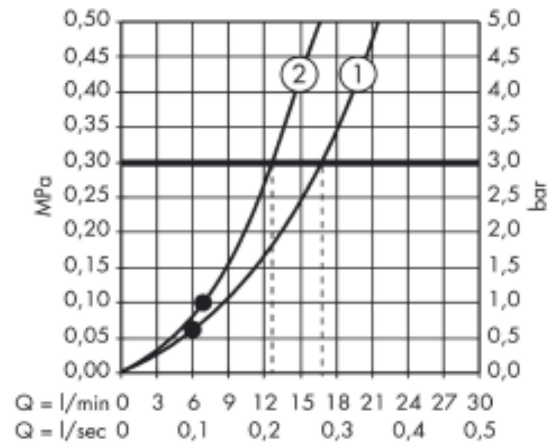

SPECIFICATION SHEET - fittings

BRAND:	AXOR®	Product Photo:
ORIGIN:	Germany	
SERIES:	PHILIPPE STARCK	
PRODUCT DESCRIPTION:	Wall bar with handshower set • spray type: Rain, Soft spray • maximum flow rate: 16 l/min (at 0.3 MPa)	
MODEL No.	27980.000	
FINISH/COLOUR:	Chrome-plated	
DIMENSIONS:		
OPTIONAL MATCHING PARTS:		

Technical Informations:

REMINDER:	Pipe flushing must be done before faucets are installed. Failure to do so voids the warranty.
	Do not use cleaners containing abrasive cleansers, ammonia, bleach, acids, waxes, alcohol, solvents or other products not recommended for chrome.
	All information is for reference only, installation shall always be based on the actual product delivered.