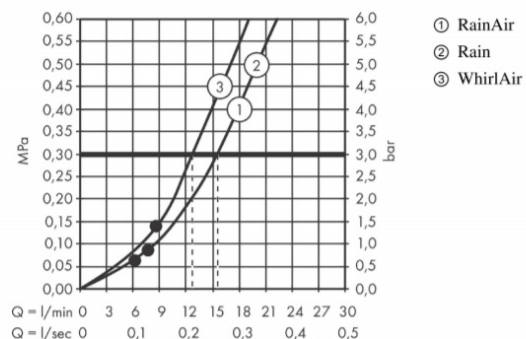

The consumption was measured in combination with the appropriate fittings (thermostat/mixer/in-wall valve) to reflect actual application in practice.

Flushing of pipe must be done before fittings are installed. Failure to do so voids the warranty.

Follow cleaning instructions and avoid using any harmful chemicals.

All information is for reference only. Installation shall always be based on the specs provided with actual delivered items.

For more info, visit www.kuysen.com