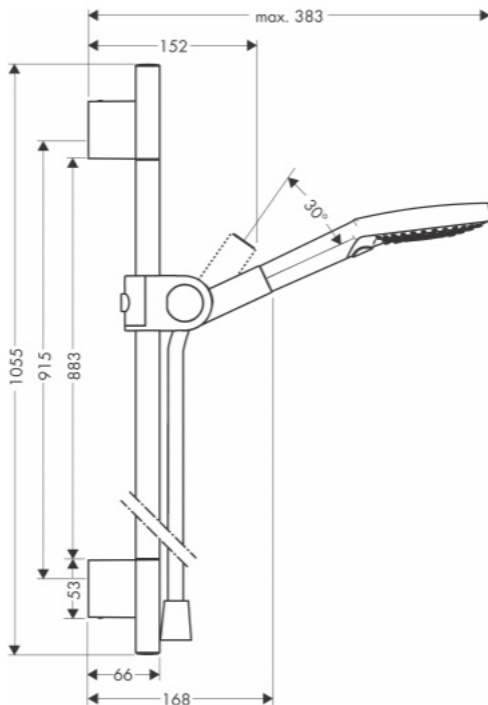

Brand : Axor, Germany  
 Name : Uno Shower Set 900mm  
 Item Code : 27987.000  
 Designer : Phoenix Design  
 Color / Finish : Chrome  
 Dimensions :

#### Product info:

- consists of: hand shower, shower bar, shower hose, hand shower holder
- shower head size: 120 mm
- spray type: Rain, RainAir, WhirlAir
- convenient diversion via Select button
- pivot connector prevent hose from tangling
- wall bar 0.90 m
- support for shower hose with conical nuts
- inclination angle can be adjusted by 30°
- maximum flow rate at 3 bar: 15 l/min
- wall supports of metal