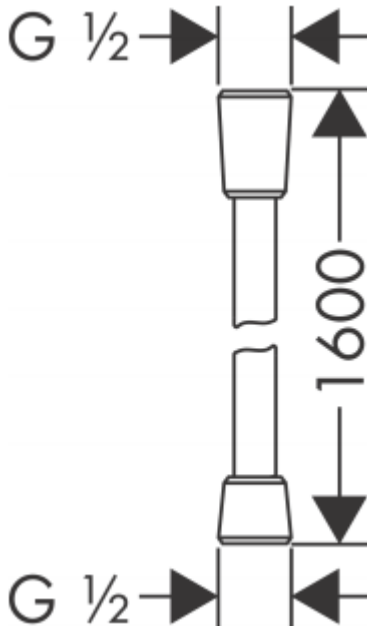

K U Y S E N
ENTERPRISES, INC.

hansgrohe

Brand : HANSGROHE, Germany
Name : Isiflex shower hose
Item Code : 28276.700

Designer :

Color / Finish: Matt White
Dimensions : Overall (LxWxH in cm)

Product info:

- high-quality shower hose
- with plastic coating, easy to clean
- shower hose length: 1.6 m
- pivot connector prevent hose from tangling
- kink-protected