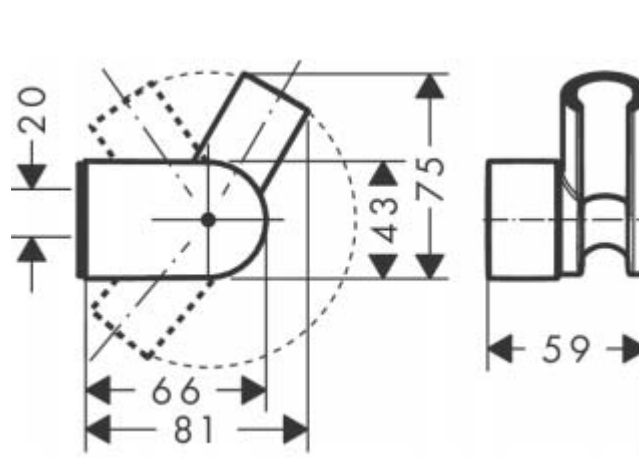

K U Y S E N
ENTERPRISES, INC.

hansgrohe

Brand : HANSGROHE, Germany
Name : Shower holder porter vario
Item Code : 28328.000
Designer :
Color / Finish: Chrome
Dimensions : Overall (LxWxH in cm)

Product info:

- shower holder inclination angle can be adjusted continuously
- for hoses with conical nut
- metal

Flushing of pipe must be done before fittings are installed. Failure to do so voids the warranty.

Follow cleaning instructions and avoid using any harmful chemicals.