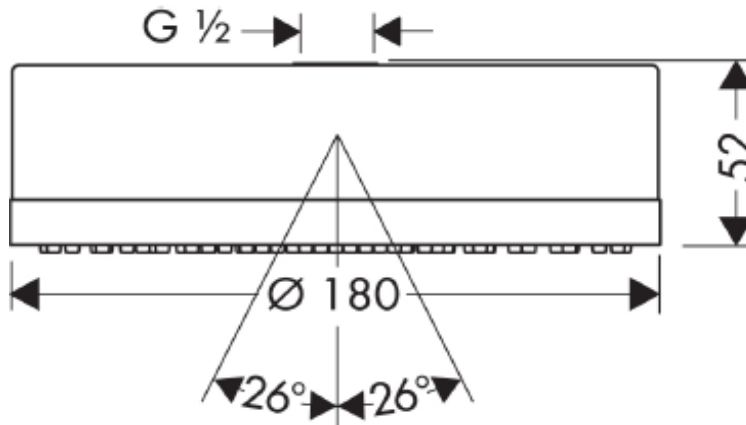

SPECIFICATION SHEET - fittings

BRAND:	AXOR®	Product Photo:
ORIGIN:	Germany	
SERIES:	Citterio	
PRODUCT DESCRIPTION:	Overhead shower • spray type: Rain • flow rate Rain spray: 18 l/min	
MODEL No.	28489.000	
FINISH/COLOUR:	Chrome-plated	
DIMENSIONS:	Ø180mm x 52mm	
OPTIONAL MATCHING PARTS:		

Technical Informations:

REMINDER:	Pipe flushing must be done before faucets are installed. Failure to do so voids the warranty. Do not use cleaners containing abrasive cleansers, ammonia, bleach, acids, waxes, alcohol, solvents or other products not recommended for chrome. All information is for reference only, installation shall always be based on the actual product delivered.