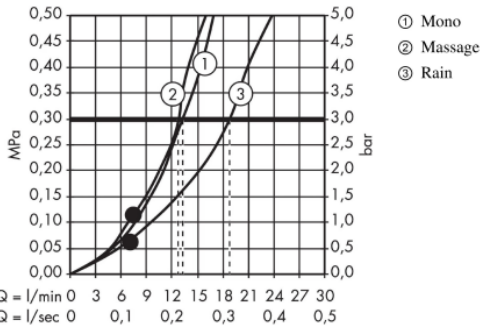

Brand : HANSGROHE, Germany
 Name : Croma 100 Multi Hand Shower
 Item Code : 28536.000
 Designer : Hansgrohe
 Color / Finish : Chrome
 Dimensions :

- Product info:
- Shower head size: 100 mm
 - Spray type: Rain, MonoRain, Massage spray
 - Spray type adjustment by turning spray disc
 - Maximum flow rate at 3 bar: 19 l/min
 - Minimum flow pressure: 1 bar
 - With internal water conduction
 - Rinseable dirt filter
 - Connection thread G ½

Technology

Flowchart

The consumption was measured in combination with the appropriate fittings (thermostat/mixer/in-wall valve) to reflect actual application in practice.

Flushing of pipe must be done before fittings are installed. Failure to do so voids the warranty.
 Follow cleaning instructions and avoid using any harmful chemicals.
 All information is for reference only. Installation shall always be based on the specs provided with actual delivered items.
 For more info, visit www.kuysen.com