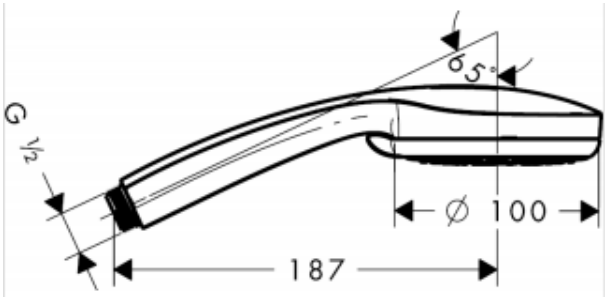

Technology