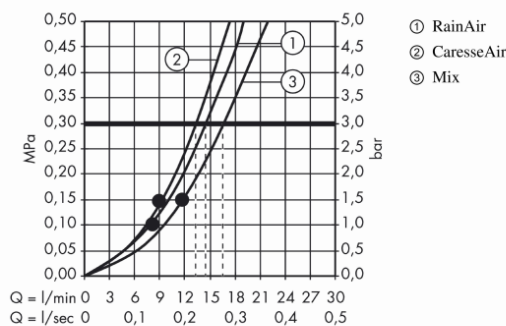

Brand : HANSGROHE, Germany
 Name : PURA VIDA hand shower 150 3jet
 Item Code : 28557.400
 Designer : Phoenix Design
 Color / Finish : Chrome/White
 Dimensions : Overall (LxWxH in cm)

Product info:

- shower head size: 150 mm
- spray type: RainAir, CaresseAir, Mix
- convenient diversion via Select button
- maximum flow rate at 3 bar: 16,4 l/min
- Minimum flow pressure: 1,5 bar
- with internal water conduction
- rinseable dirt filter
- connection thread G 1/2
- connection dimension: DN15
- suitable for continuous flow water heaters
- hand shower can be used with sliders that are infinitely adjustable in the incline. The hand shower should not be used for sliders with two predefined positions.

Technology

Flowchart

The consumption was measured in combination with the appropriate fittings (thermostat/mixer/ in-wall valve) to reflect actual application in practice.

Flushing of pipe must be done before fittings are installed. Failure to do so voids the warranty.