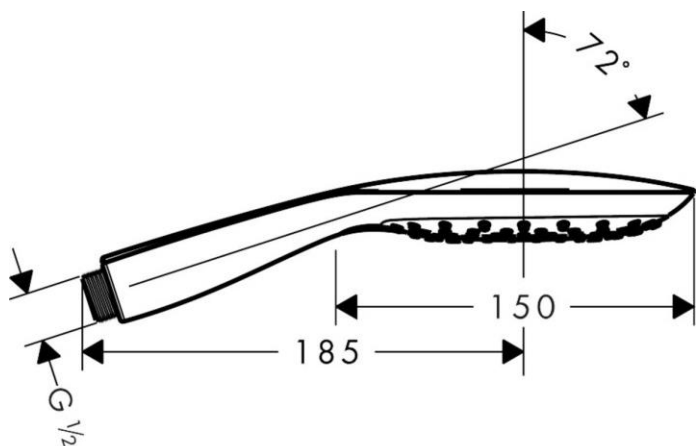

Brand : HANSGROHE, Germany
 Name : PURA VIDA hand shower 150 3jet
 Item Code : 28557.400
 Designer : Phoenix Design
 Color / Finish : Chrome/White
 Dimensions : Overall (LxWxH in cm)

Product info:

- shower head size: 150 mm
- spray type: RainAir, CaresseAir, Mix
- convenient diversion via Select button
- maximum flow rate at 3 bar: 16,4 l/min
- Minimum flow pressure: 1,5 bar
- with internal water conduction
- rinseable dirt filter
- connection thread G 1/2
- connection dimension: DN15
- suitable for continuous flow water heaters
- hand shower can be used with sliders that are infinitely adjustable in the incline. The hand shower should not be used for sliders with two predefined positions.

Technology

Flowchart

The consumption was measured in combination with the appropriate fittings (thermostat/mixer/ in-wall valve) to reflect actual application in practice.

Flushing of pipe must be done before fittings are installed. Failure to do so voids the warranty.