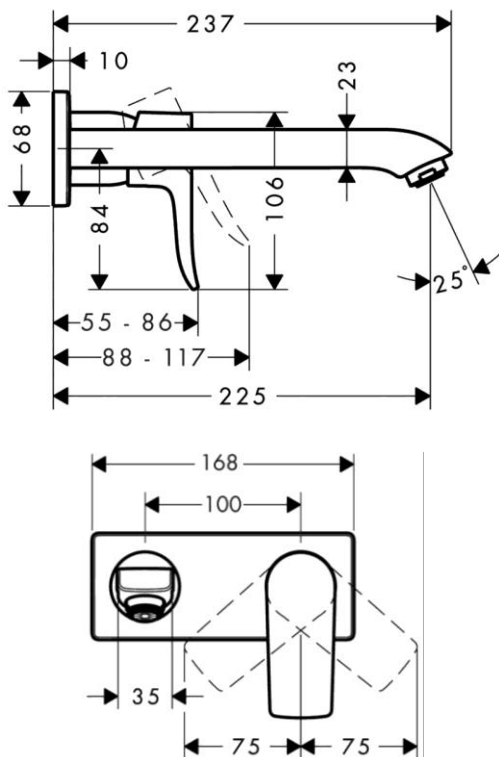

Brand : HANSGROHE, Germany
Name : METRIS single lever basin mixer for concealed installation wall-mounted with spout 22.5 cm
Item Code : 31086.000
Designer : Hansgrohe
Color / Finish : Chrome
Dimensions : Overall (LxWxH in cm)
 23.7 x 16.8x 11.8cm

Product info:

- consists of single lever basin mixer for concealed installation wall-mounted, non-closing waste set (metal)
- projection 225 mm
- normal spray
- flow rate at 3 bar: 5 l/min
- ceramic cartridge
- temperature limitation adjustable
- suitable for continuous flow water heaters
- handle can be positioned on the right or left, depends on the basic set installation

Add-ons

- 1 x 13622.180 basic set for wall-mounted basin mixers
- 1 x P-trap

Technology

Flowchart

Flushing of pipe must be done before fittings are installed. Failure to do so voids the warranty.

Follow cleaning instructions and avoid using any harmful chemicals.