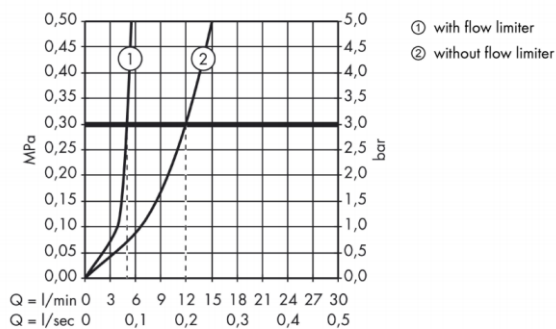

Product info:

- consists of single lever basin mixer for concealed installation wall-mounted, non-closing waste set (metal)
- projection 225 mm
- normal spray
- flow rate at 3 bar: 5 l/min
- ceramic cartridge
- temperature limitation adjustable
- suitable for continuous flow water heaters
- handle can be positioned on the right or left, depends on the basic set installation

Add-ons

- 1 x 13622.180 basic set for wall-mounted basin mixers
- 1 x P-trap

Technology

Flowchart

Flushing of pipe must be done before fittings are installed. Failure to do so voids the warranty.

Follow cleaning instructions and avoid using any harmful chemicals.