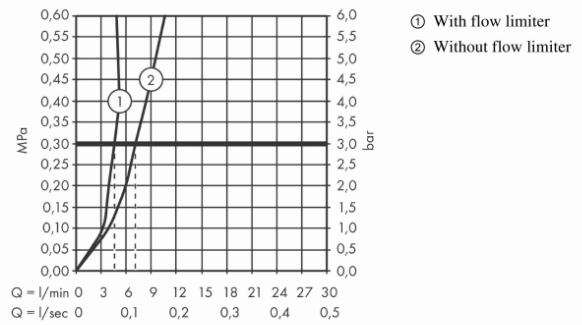

Product info:

- consists of single lever basin mixer, pop-up waste set (metal)
- ComfortZone 200
- projection 141 mm
- normal spray
- flow rate at 3 bar: 5 l/min
- ceramic cartridge
- temperature limitation adjustable
- suitable for continuous flow water heaters

Add-ons

- 2 x Angle valve 1/2 x 3/8 with conical nut
- 1 x P-trap

Technology

Flowchart

Flushing of pipe must be done before fittings are installed. Failure to do so voids the warranty.

Follow cleaning instructions and avoid using any harmful chemicals.