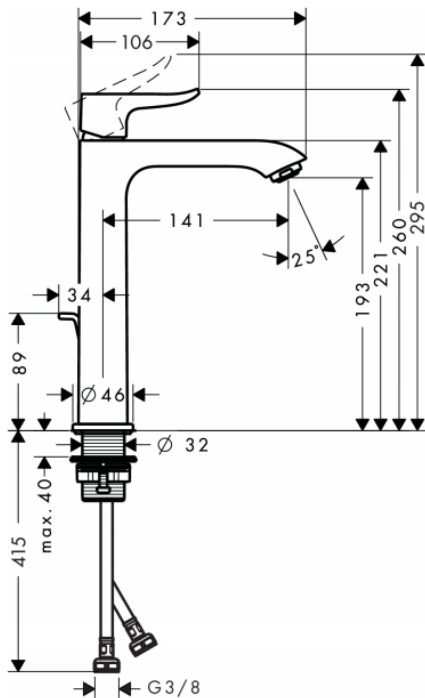

Brand : HANSGROHE, Germany
Name : METRIS Single lever basin mixer 200 with pop-up waste set
Item Code : 31183.000
Designer : Hansgrohe
Color / Finish : Chrome
Dimensions : Overall (LxWxH in cm)
 17.3 x 4.6x 29.5cm

Product info:

- consists of single lever basin mixer, pop-up waste set (metal)
- ComfortZone 200
- projection 141 mm
- normal spray
- flow rate at 3 bar: 5 l/min
- ceramic cartridge
- temperature limitation adjustable
- suitable for continuous flow water heaters

Add-ons

- 2 x Angle valve 1/2 x 3/8 with conical nut
- 1 x P-trap

Technology

Flowchart

Flushing of pipe must be done before fittings are installed. Failure to do so voids the warranty.

Follow cleaning instructions and avoid using any harmful chemicals.