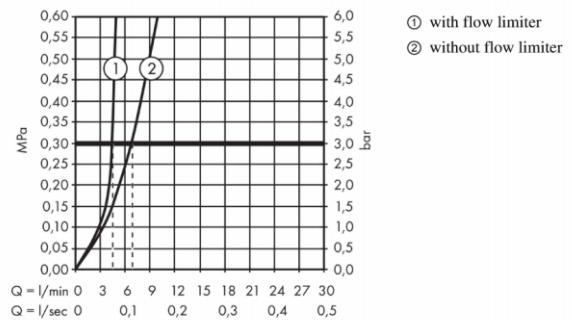

Product info:

- consists of: Basin mixer, pop-up waste set (metal)
- ComfortZone 260
- projection 191 mm
- spray type: normal spray
- flow rate at 3 bar: 5 l/min
- temperature limitation adjustable
- suitable for continuous flow water

Add-ons

- 2 x Angle valve $1/2 \times 3/8$ with conical nut
- 1 x P-trap

Technology

Flowchart

Flushing of pipe must be done before fittings are installed. Failure to do so voids the warranty.

Follow cleaning instructions and avoid using any harmful chemicals.