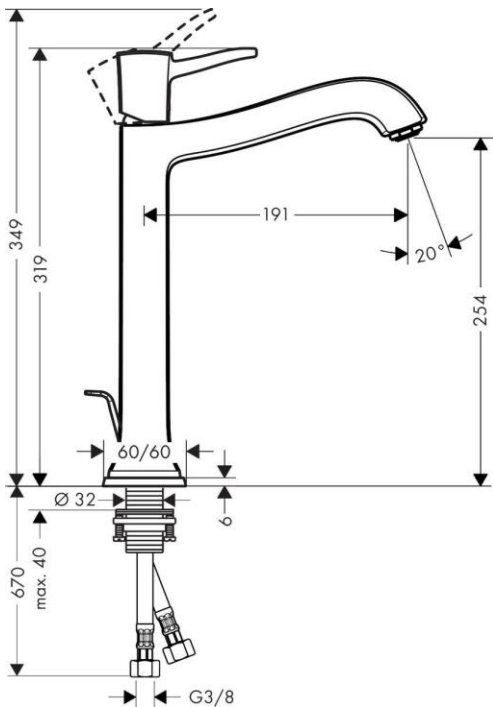

Brand : HANSGROHE, Germany
 Name : METROPOL CLASSIC single lever basin mixer 260 with pop-up waste
 Item Code : 31303.090
 Designer : Hansgrohe
 Color / Finish : Chrome/Gold
 Dimensions : Overall (LxWxH in cm)
 25.1 x 6 x 31.9cm

Product info:

- consists of: Basin mixer, pop-up waste set (metal)
- ComfortZone 260
- projection 191 mm
- spray type: normal spray
- flow rate at 3 bar: 5 l/min
- temperature limitation adjustable
- suitable for continuous flow water

Add-ons

- 2 x Angle valve $1/2 \times 3/8$ with conical nut
- 1 x P-trap

Technology

Flowchart

Flushing of pipe must be done before fittings are installed. Failure to do so voids the warranty.

Follow cleaning instructions and avoid using any harmful chemicals.