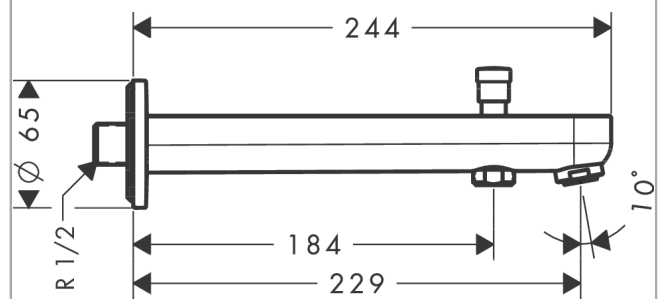

Metris S

Bath spout 22.8 cm with diverter valve

Surfaces: **Chrome** Article Number: **31416000**

Description

product features

- connection type: G ½
- with escutcheon
- with integrated safety combination EN 1717
- projection 228 mm
- wall-mounted
- flow rate: 25 l/min
- connection dimension: DN15
- intrinsically safe against backflow

Technology

Product image

Scale drawing

Flowchart