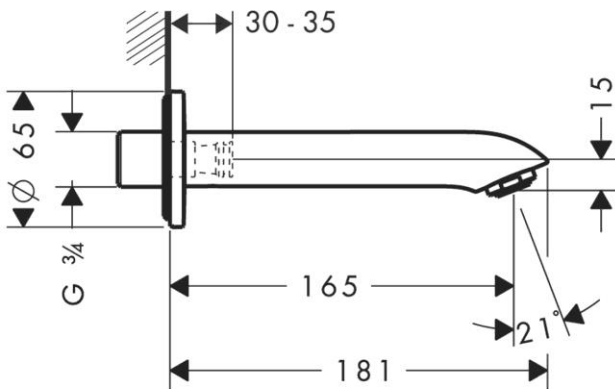

Brand : HANSGROHE, Germany
 Name : METRIS bath spout
 Item Code : 31494.000
 Designer : Hansgrohe
 Color / Finish : Chrome
 Dimensions : Overall (LxWxH in cm)
 15.5 x 1.5 x 15.5cm

Product info:

- projection 165 mm
- wall-mounted
- maximum flow rate at 3 bar: 20 l/min
- flow rate: 20 l/min
- spray type: normal spray

Technology

Flowchart

The consumption was measured in combination with the appropriate fittings (thermostat/mixer/in-wall valve) to reflect actual application in practice.

Flushing of pipe must be done before fittings are installed. Failure to do so voids the warranty.
 Follow cleaning instructions and avoid using any harmful chemicals.
 All information is for reference only. Installation shall always be based on the specs provided with actual delivered items.
 For more info, visit www.kuysen.com