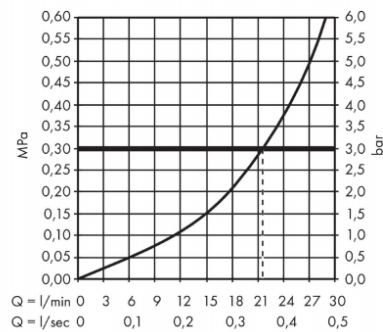

Technology

Flowchart