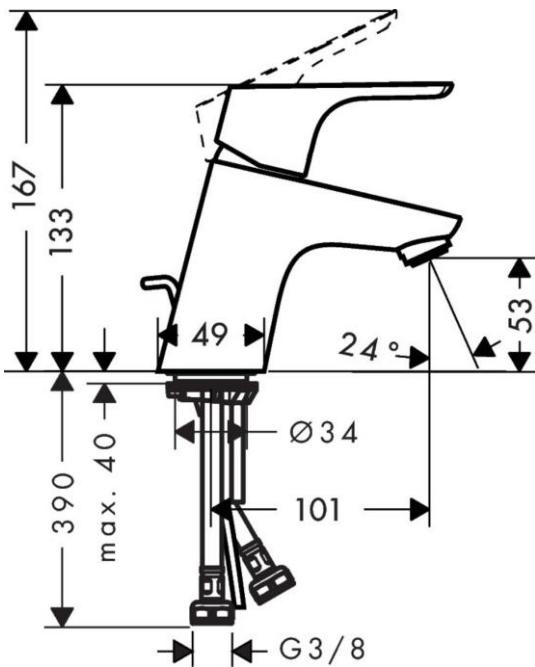

Brand : HANSGROHE, Germany  
 Name : FOCUS Single lever basin mixer 70 with pop-up waste set  
 Item Code : 31730.000  
 Designer : Hansgrohe  
 Color / Finish : Chrome  
 Dimensions : Overall (LxWxH in cm)  
 15x 4.9x 55.7cm

**Product info:**

- consists of: single lever basin mixer, pop-up waste set (metal)
- ComfortZone 70
- projection 101 mm
- normal spray
- flow rate at 3 bar: 5 l/min
- ceramic cartridge
- temperature limitation adjustable
- suitable for continuous flow water heaters

**Add-ons**

- 2 x Angle valve  $\frac{1}{2} \times \frac{3}{8}$  with conical nut
- 1 x P-trap

**Technology**

**Flowchart**

Flushing of pipe must be done before fittings are installed. Failure to do so voids the warranty.