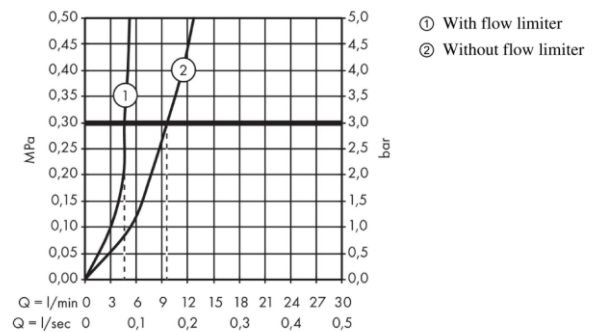

**Product info:**

- consists of: single lever basin mixer, pop-up waste set (metal)
- ComfortZone 70
- projection 101 mm
- normal spray
- flow rate at 3 bar: 5 l/min
- ceramic cartridge
- temperature limitation adjustable
- suitable for continuous flow water heaters

**Add-ons**

- 2 x Angle valve  $\frac{1}{2} \times \frac{3}{8}$  with conical nut
- 1 x P-trap

**Technology**

**Flowchart**

Flushing of pipe must be done before fittings are installed. Failure to do so voids the warranty.