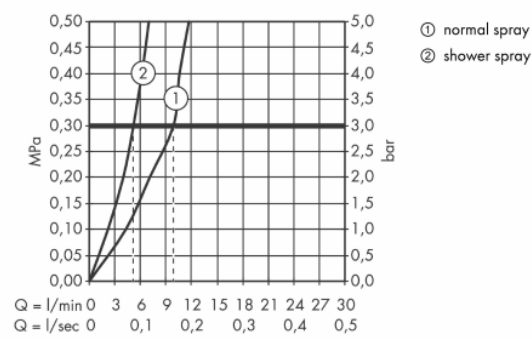

- ComfortZone 240
- Swivel range adjustable in 2 steps to 110° or 150°
- Laminar spray, shower spray
- Lockable shower spray, spray returns through pressing spray diverter
- MagFit magnetic shower support
- Quick connect hose
- Connection dimension: DN15
- Maximum flow rate at 3 bar: 10 l/min
- Ceramic cartridge
- Connection type: G 3/8 connections
- Temperature limitation adjustable
- Integrated non-return valve
- Suitable for continuous flow water heaters

**Add-on**

- 2 x Angle valve 1/2 x 3/8 with conical nut

**Technology**

**Flowchart**

Flushing of pipe must be done before fittings are installed. Failure to do so voids the warranty.  
 Follow cleaning instructions and avoid using any harmful chemicals.  
 All information is for reference only. Installation shall always be based on the specs provided with actual delivered items.  
 For more info, visit [www.kuysen.com](http://www.kuysen.com)