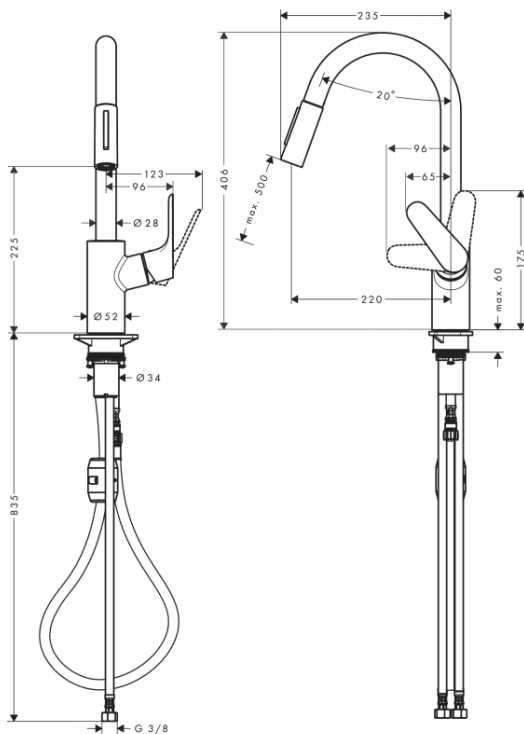

Brand : HANSGROHE, Germany  
 Name : FOCUS Single Lever Kitchen Mixer  
 240 2jet w/ Pull-out Spray  
 Item Code : 31815.000  
 Designer : Hansgrohe  
 Color / Finish : Chrome  
 Dimensions :

**Product info**

- ComfortZone 240
- Swivel range adjustable in 2 steps to 110° or 150°
- Laminar spray, shower spray
- Lockable shower spray, spray returns through pressing spray diverter
- MagFit magnetic shower support
- Quick connect hose
- Connection dimension: DN15
- Maximum flow rate at 3 bar: 10 l/min
- Ceramic cartridge
- Connection type: G 3/8 connections
- Temperature limitation adjustable
- Integrated non-return valve
- Suitable for continuous flow water heaters

**Add-on**

- 2 x Angle valve 1/2 x 3/8 with conical nut

**Technology**

**Flowchart**

Flushing of pipe must be done before fittings are installed. Failure to do so voids the warranty.  
 Follow cleaning instructions and avoid using any harmful chemicals.  
 All information is for reference only. Installation shall always be based on the specs provided with actual delivered items.  
 For more info, visit [www.kuysen.com](http://www.kuysen.com)