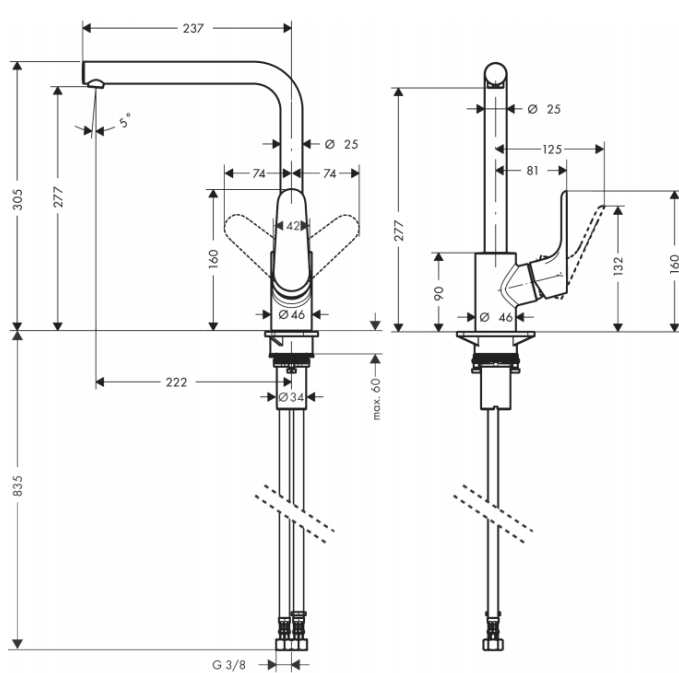

Brand : HANSGROHE, Germany
 Name : FOCUS Single Lever Kitchen Mixer 280 1jet
 Item Code : 31817.000
 Designer : Hansgrohe
 Color / Finish : Chrome
 Dimensions :

Product info

- Handle can be positioned on the right or left
 - ComfortZone 280
 - Swivel range adjustable in 3 steps 110°, 150° or 360°
 - Normal spray
 - Connection dimension: DN15
 - Maximum flow rate at 3 bar: 12 l/min
 - Ceramic cartridge
 - Connection type: G 3/8 connections
 - Temperature limitation adjustable
 - Suitable for continuous flow water heaters
- Add-on**
- 2 x Angle valve 1/2 x 3/8 with conical nut