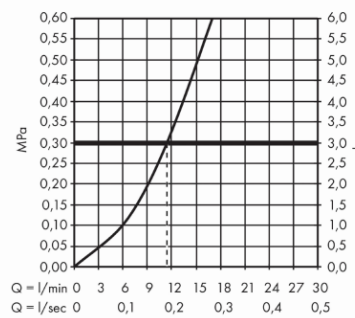

Flushing of pipe must be done before fittings are installed. Failure to do so voids the warranty.
Follow cleaning instructions and avoid using any harmful chemicals.
All information is for reference only. Installation shall always be based on the specs provided with actual delivered items.
For more info, visit www.kuysen.com