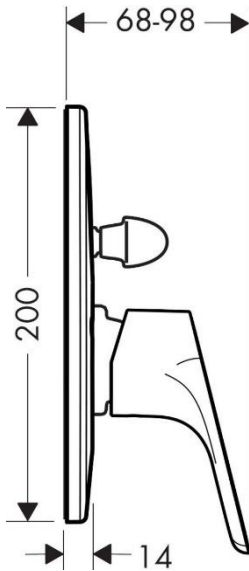

Brand : HANSGROHE, Germany
Name : FOCUS single lever bath mixer for concealed installation
Item Code : 31947.000
Designer : Hansgrohe
Color / Finish : Chrome
Dimensions : Overall (LxWxH in cm)
20x 9.8x 20cm

Product info:

- connection type: basic set
- min. operating pressure: 1 bar
- max. operating pressure: 10 bar
- ceramic cartridge
- temperature limitation adjustable
- diverter with automatic resetting

Add-on

- 1 x 31741.180 basic set for single lever bath mixer

Flowchart

Flushing of pipe must be done before fittings are installed. Failure to do so voids the warranty.

Follow cleaning instructions and avoid using any harmful chemicals.

All information is for reference only. Installation shall always be based on the specs provided with actual delivered items.

For more info, visit www.kuysen.com