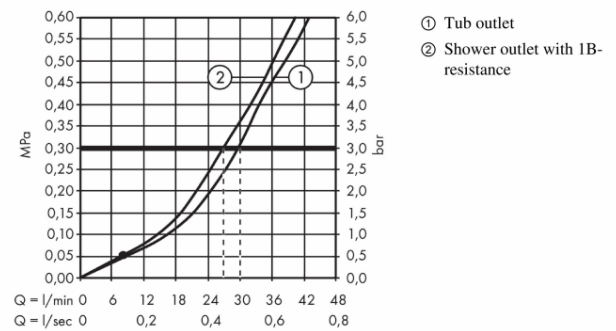

Brand : HANSGROHE, Germany
 Name : FOCUS single lever bath mixer for concealed installation
 Item Code : 31947.000
 Designer : Hansgrohe
 Color / Finish : Chrome
 Dimensions : Overall (LxWxH in cm)
 20x 9.8x 20cm

Product info:

- connection type: basic set
- min. operating pressure: 1 bar
- max. operating pressure: 10 bar
- ceramic cartridge
- temperature limitation adjustable
- diverter with automatic resetting

Add-on

- 1 x 31741.180 basic set for single lever bath mixer

Flowchart

Flushing of pipe must be done before fittings are installed. Failure to do so voids the warranty.

Follow cleaning instructions and avoid using any harmful chemicals.